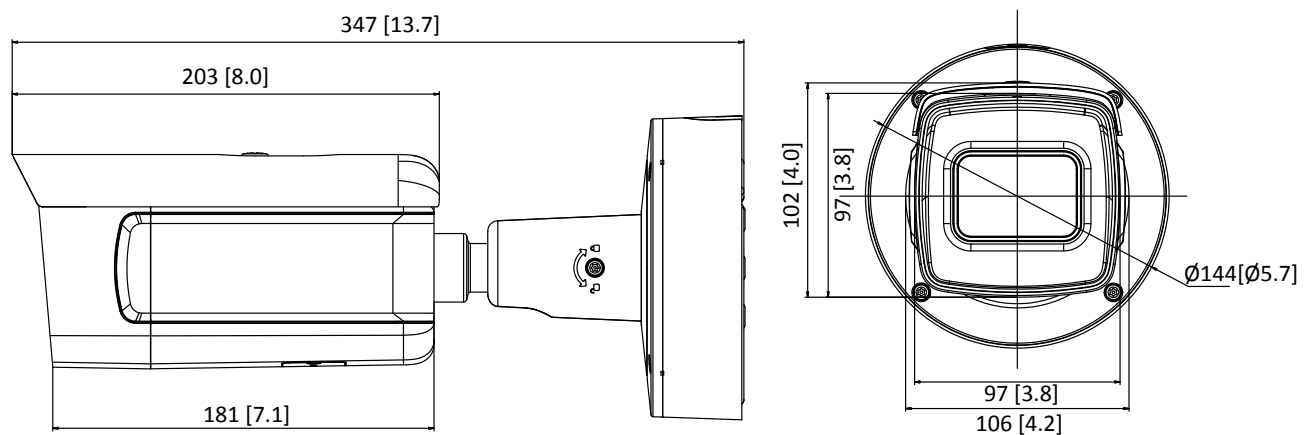

Power Supply	12 VDC $\pm$ 20%, two-core terminal block PoE (802.3at, class 4)
Power Consumption and Current	-IZS: 12 VDC, 1.0 A, max. 12 W; PoE (802.3at, 42.5 V to 57 V), 0.3 A to 0.2 A -IZHS: 12 VDC, 1.3 A, max. 15 W; PoE (802.3at, 42.5 V to 57 V), 0.4 A to 0.3 A
Protection Level	IP67, IK10
Heater	-H: yes
Material	Aluminum alloy
Dimensions	Camera: $\Phi 144 \times 347$ mm ($\Phi 5.7'' \times 13.7''$) With package: $405 \times 190 \times 180$ mm ($15.9'' \times 7.5'' \times 7.1''$)
Weight	Camera: approx. 2.45 kg (5.40 lb.) With package: approx. 2.7 kg (5.95 lb.)

* Listed resolutions are only selectable options. It does not mean that all streams can work at their maximum resolution at the same time.

Available Model

DS-2CD5A46G0-IZS(2.8–12 mm), DS-2CD5A46G0-IZHS(2.8–12 mm)

*-H: Heater supported

Dimension

Unit: mm[inch]

Accessory