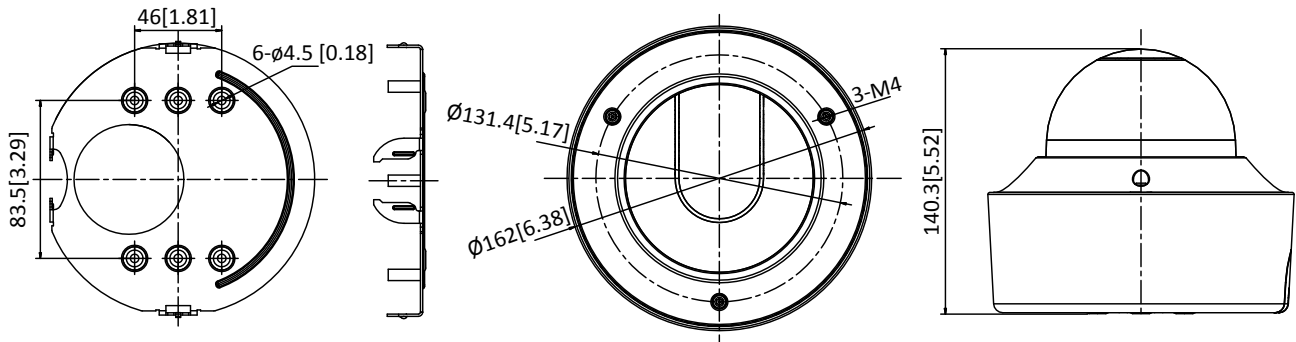

Operating Conditions	-IZS: -30 °C to 60 °C (-22 °F to 140 °F), humidity 95% or less (non-condensing) -IZHS: -40 °C to 60 °C (-40 °F to 140 °F), humidity 95% or less (non-condensing)
Power Supply	12 VDC ± 20%, two-core terminal block PoE (802.3at, class 3): 42.5 V to 57 V
Power Consumption and Current	-IZS: 12 VDC ± 20%: 0.7 A, max. 8.5 W, PoE (802.3at, class 3): 42.5 V to 57 V, 0.1 A to 0.2 A -IZHS: 12 VDC ± 20%: 1.1 A, max. 14 W, PoE (802.3at, class 3): 42.5 V to 57 V, 0.3 A to 0.4 A
Protection Level	IP67, IK10
Material	Aluminum Alloy
Dimensions	Camera: $\Phi 162 \times 140.3$ mm ($\Phi 6.4'' \times 5.5''$) With package: $251 \times 215 \times 189$ mm ($9.9'' \times 8.5'' \times 7.4''$)
Weight	Camera: 1450 g (3.20 lb.) With package: 1950 g (4.30 lb.)

Note: Listed resolutions are only selectable options. It does not mean that all streams can work at their maximum resolution at the same time.

Available Model

DS-2CD5526G0-IZS (2.8 mm – 12 mm), DS-2CD5526G0-IZHS (2.8 mm – 12 mm)

DS-2CD5526G0-IZS (8 mm – 32 mm), DS-2CD5526G0-IZHS (8 mm – 32 mm)

*-H: heater supported

Dimension

Unit: mm[inch]

Accessories

DS-1471ZJ-155
Wall Mount

DS-1473ZJ-155
Pendant Mount

DS-1475ZJ-SUS
Indoor Housing