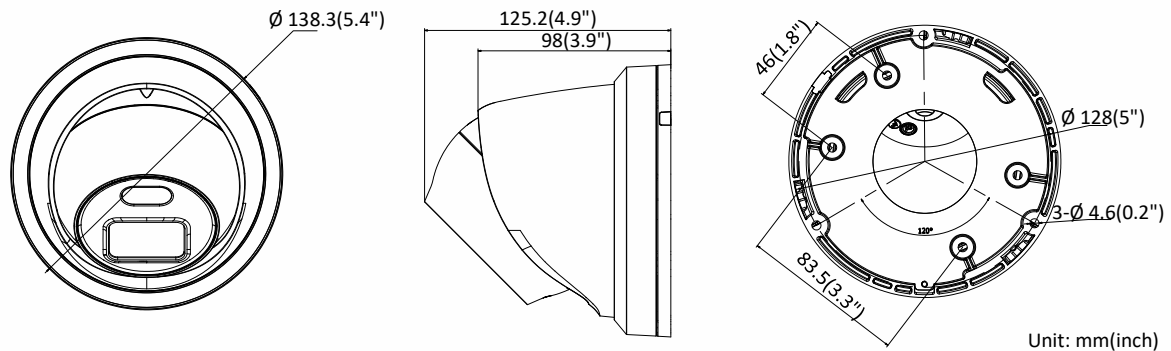

Audio Compression	G.711/G.722.1/G.726/MP2L2/PCM
Audio Bit Rate	64Kbps(G.711)/16Kbps(G.722.1)/16Kbps(G.726)/32-160Kbps(MP2L2)
Network	
Network Storage	Support micro SD/SDHC/SDXC card (128G) local storage, NAS (NFS,SMB/CIFS), ANR
Alarm Trigger	Motion detection, video tampering detection, network disconnected, IP address conflict, illegal login, HDD full, HDD error
Protocols	TCP/IP, ICMP, HTTP, HTTPS, FTP, DHCP, DNS, DDNS, RTP, RTSP, RTCP, PPPoE, NTP, UPnP, SMTP, SNMP, IGMP, 802.1X, QoS, IPv6, UDP, Bonjour
General Function	One-key reset, anti-flicker, three streams, heartbeat, mirror, password protection, privacy mask, watermark, IP address filter
Firmware Version	V5.5.82
API	ONVIF (PROFILE S, PROFILE G), ISAPI
Simultaneous Live View	Up to 6 channels
User/Host	Up to 32 users 3 levels: Administrator, Operator and User
Client	iVMS-4200, Hik-Connect, iVMS-4500, iVMS-5200
Web Browser	Plug-in required live view: IE8+, Chrome 41.0-44, Firefox 30.0-51, Safari 8.0-11 Plug-in free live view: Chrome 45.0+, Firefox 52.0+
Interface	
Communication Interface	1 RJ45 10M/100M self-adaptive Ethernet port
On-board Storage	Built-in micro SD/SDHC/SDXC slot, up to 128 GB
Reset Button	Yes
Audio (-U)	1 audio input (built-in mic), mono sound
General	
Operating Conditions	-30 °C to +60 °C (-22 °F to +140 °F), humidity 95% or less (non-condensing)
Power Supply	12 VDC ± 25%, 5.5 mm coaxial power plug PoE (802.3af, class 3)
Power Consumption	12 VDC, 0.5 A, max. 6 W PoE: (802.3af, 36 V to 57 V), 0.3 A to 0.1 A, max. 7.5 W
Visible Light Range	Up to 30m
Protection Level	-L model: IP67 -LU model: IP66
Material	Camera: Metal, trim ring: Plastic
Dimension	Camera: Φ 138.3 × 125.2 mm (Φ 5.4" × 4.9") With package: 170 × 170 × 150 mm (7" × 7" × 5.9")
Weight	Camera: 575 g (1.3 lb.) With package: 833 g (1.8 lb.)

Available Model

DS-2CD2327G1-L (4/6 mm), DS-2CD2327G1-LU (4/6 mm)

Dimension

Accessory

DS-1273ZJ-140
Wall Mount

DS-1271ZJ-140
Pendant Mount

DS-1280ZJ-DM21
Junction Box

Distributed by