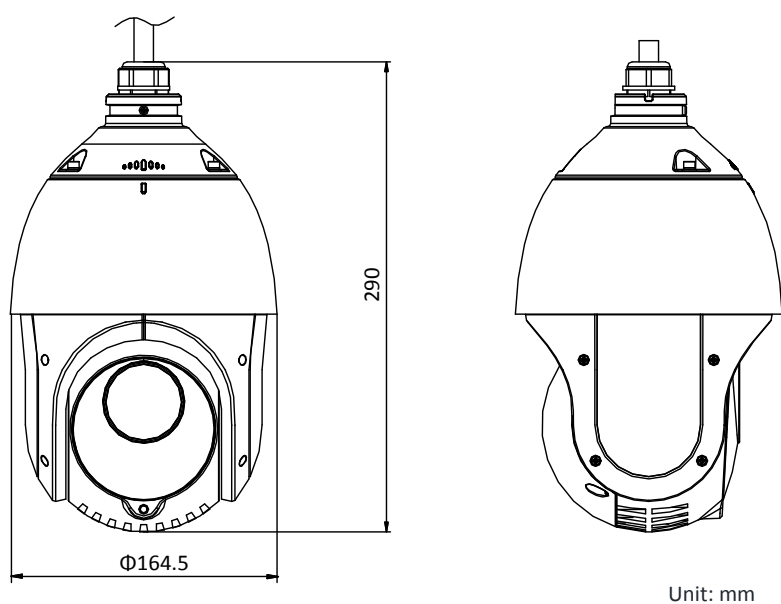

DORI

The DORI (detect, observe, recognize, identify) distance gives the general idea of the camera ability to distinguish persons or objects within its field of view.

It is calculated based on the camera sensor specification and the criteria given by EN 62676-4: 2015.

DORI	Detect	Observe	Recognize	Identify
Definition	25 px/m	63 px/m	125 px/m	250 px/m
Distance (Tele)	960.0 m (3149.6 ft)	381.0 m (1249.8 ft)	192.0 m (629.9 ft)	96.0 m (315.0 ft)

Available Model

DS-2DE4215IW-DE (E), 12 VDC & PoE+ (802.3 at, class4)

Dimensions