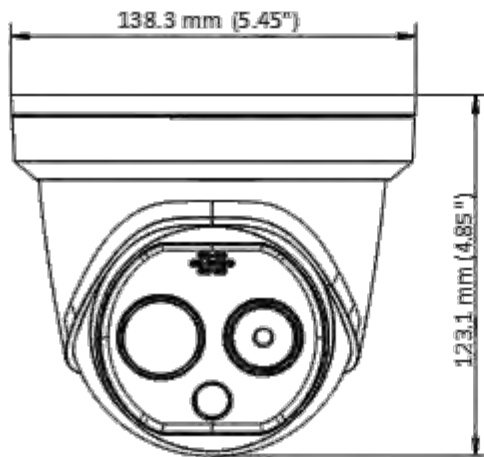

Available Model

DS-2TD1217B-6/PA

Dimension