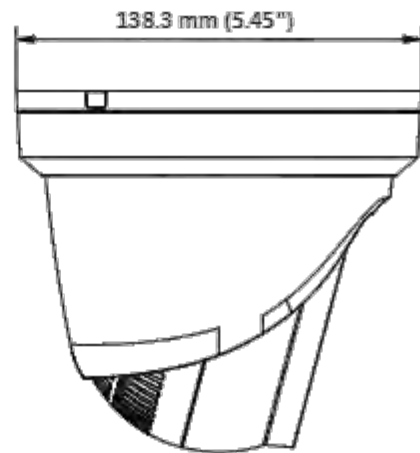

Available Model

DS-2TD1217B-6/PA

Dimension