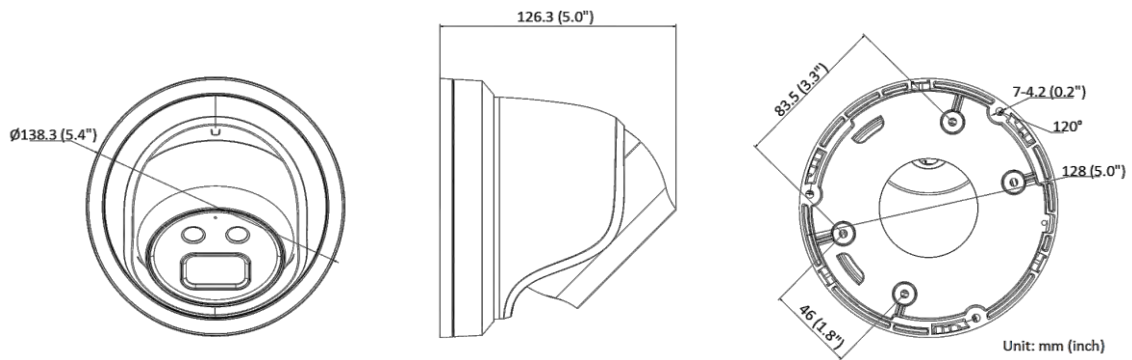

Power Supply	12 VDC \pm 25%, reverse polarity protection PoE: 802.3af, class 3
Power Consumption and Current	12 VDC, 0.4 A, max. 4.8 W PoE: (802.3af, 36 V to 57 V), 0.17 A to 0.1 A, max. 5.8 W
Power Interface	\varnothing 5.5 mm coaxial power plug
Material	Metal except for trim ring
Camera Dimension	\varnothing 138.3 \times 126.3 mm (5.4" \times 5.0")
Package Dimension	170 \times 170 \times 150 mm (6.7" \times 6.7" \times 5.9")
Camera Weight	770 g (1.7 lb.)
With Package Weight	1073 g (2.4 lb.)
Linkage Method	Upload to NAS/memory card, notify surveillance center, trigger record, trigger capture, strobe light, audible warning *Note: External device is required.
Web Client Language	32 languages English, Russian, Estonian, Bulgarian, Hungarian, Greek, German, Italian, Czech, Slovak, French, Polish, Dutch, Portuguese, Spanish, Romanian, Danish, Swedish, Norwegian, Finnish, Croatian, Slovenian, Serbian, Turkish, Korean, Traditional Chinese, Thai, Vietnamese, Japanese, Latvian, Lithuanian, Portuguese (Brazil)
General Function	Anti- flicker, heartbeat, mirror, privacy masks, flash log, password reset via e-mail, pixel counter
Software Reset	Yes
Approval	
EMC	FCC (47 CFR Part 15, Subpart B); CE-EMC (EN 55032: 2015, EN 61000-3-2: 2014, EN 61000-3-3: 2013, EN 50130-4: 2011 +A1: 2014); RCM (AS/NZS CISPR 32: 2015); IC (ICES-003: Issue 6, 2016); KC (KN 32: 2015, KN 35: 2015)
Safety	UL (UL 60950-1); CB (IEC 60950-1:2005 + Am 1:2009 + Am 2:2013); CE-LVD (EN 60950-1:2005 + Am 1:2009 + Am 2:2013); BIS (IS 13252(Part 1):2010+A1:2013+A2:2015); LOA (IEC/EN 60950-1)
Environment	CE-RoHS (2011/65/EU); WEEE (2012/19/EU); Reach (Regulation (EC) No 1907/2006)
Protection	-IU: Ingression protection: IP66 (IEC 60529-2013) -I: Ingression protection: IP67 (IEC 60529-2013)

Available Model

DS-2CD2326G2-I (2.8 mm, 4 mm, 6 mm)

DS-2CD2326G2-IU (2.8 mm, 4 mm, 6 mm)

▪ **Dimension**

▪ **Accessory**

DS-1276ZJ-SUS
Corner Mount

DS-1271ZJ-140
Pendent Mount

DS-1273ZJ-140B
Wall Mount