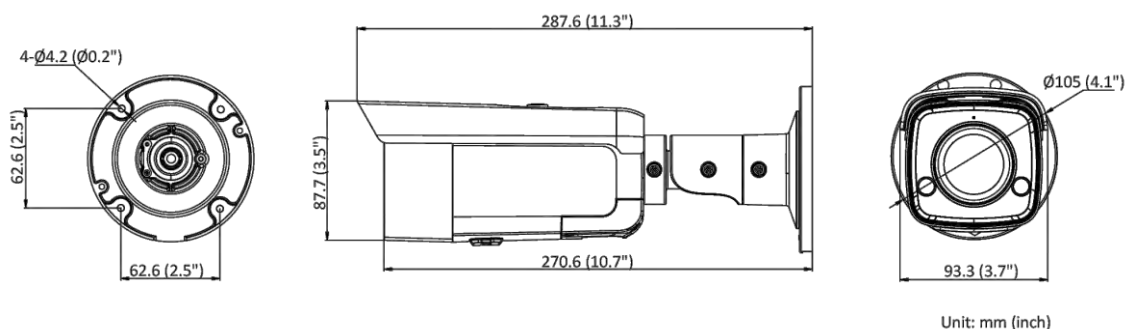

Web Client Language	33 languages: English, Russian, Estonian, Bulgarian, Hungarian, Greek, German, Italian, Czech, Slovak, French, Polish, Dutch, Portuguese, Spanish, Romanian, Danish, Swedish, Norwegian, Finnish, Croatian, Slovenian, Serbian, Turkish, Korean, Traditional Chinese, Thai, Vietnamese, Japanese, Latvian, Lithuanian, Portuguese (Brazil), Ukrainian
General Function	Anti-flicker, heartbeat, mirror, privacy masks, flash log, password reset via e-mail, pixel counter
Software Reset	Yes
Storage Conditions	-30 °C to +60 °C (-22 °F to +140 °F), humidity 95% or less (non-condensing)
Startup and Operating Conditions	-30 °C to +60 °C (-22 °F to +140 °F), humidity 95% or less (non-condensing)
Power Supply	12 VDC ± 25%; PoE: 802.3af, Class3
Power Consumption and Current	12 VDC, 0.88 A, max. 10.5 W PoE: (802.3af, 36 V to 57 V), 0.34 A to 0.21 A, max. 12.5 W
Power Interface	Ø5.5 mm coaxial power plug
Material	Aluminum alloy body
Camera Dimension	Ø105 × 287.6 mm (Ø4.1" × 11.3")
Package Dimension	386 × 156 × 155 mm (15.2" × 7.5" × 7.1")
Camera Weight	Approx. 1130 g (2.5 lb.)
With Package Weight	Approx. 1634 g (3.6 lb.)
<b>Approval</b>	
EMC	FCC (47 CFR Part 15, Subpart B); CE-EMC (EN 55032: 2015, EN 61000-3-2: 2014, EN 61000-3-3: 2013, EN 50130-4: 2011 +A1: 2014); RCM (AS/NZS CISPR 32: 2015); IC (ICES-003: Issue 6, 2016); KC (KN 32: 2015, KN 35: 2015)
Safety	UL (UL 60950-1); CB (IEC 60950-1:2005 + Am 1:2009 + Am 2:2013, IEC 62368-1:2014 ); CE-LVD (EN 60950-1:2005 + Am 1:2009 + Am 2:2013, IEC 62368-1:2014 ); BIS (IS 13252(Part 1):2010+A1:2013+A2:2015); LOA (IEC/EN 60950-1)
Environment	CE-RoHS (2011/65/EU); WEEE (2012/19/EU); Reach (Regulation (EC) No 1907/2006)
Protection	Ingression protection: IP66 (IEC 60529-2013)

## ▪ Dimension