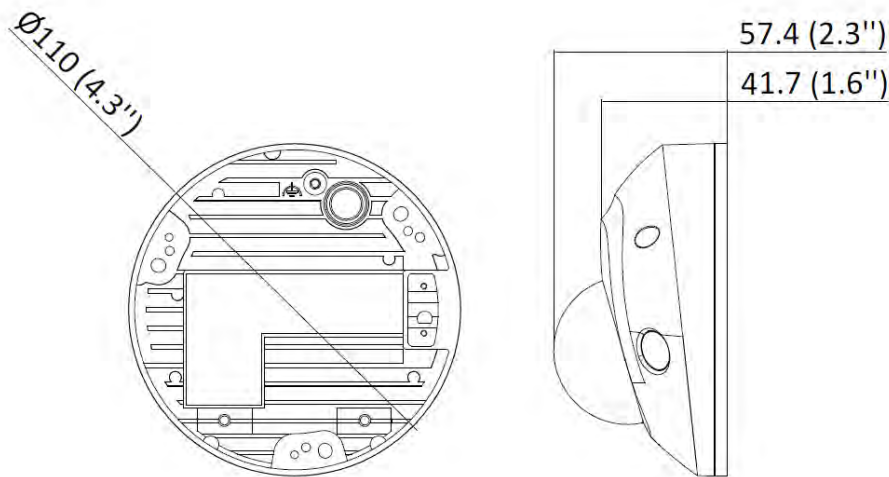

▪ Available Model

DS-2CD2526G2-I (2.8/4 mm)

DS-2CD2526G2-IS (2.8/4 mm)

▪ Typical Application

Hikvision products are classified into three levels according to their anti-corrosion performance. Refer to the following description to choose for your using environment.

This model has NO SPECIFIC PROTECTION.

Level	Description
Top-level protection	Hikvision products at this level are equipped for use in areas where professional anti-corrosion protection is a must. Typical application scenarios include coastlines, docks, chemical plants, and more.
Moderate protection	Hikvision products at this level are equipped for use in areas with moderate anti-corrosion demands. Typical application scenarios include coastal areas about 2 kilometers (1.24 miles) away from coastlines, as well as areas affected by acid rain.
No specific protection	Hikvision products at this level are equipped for use in areas where no specific anti-corrosion protection is needed.

▪ Dimension

Unit: mm (inch)

▪ Accessory

▪ Optional

DS-1275ZJ-SUS Vertical Pole Mount	DS-1272ZJ-120 Wall Mount	DS-1272ZJ-120B Wall Mount	DS-1280ZJ-DM46 Junction Box	DS-1276ZJ-SUS Corner Mount