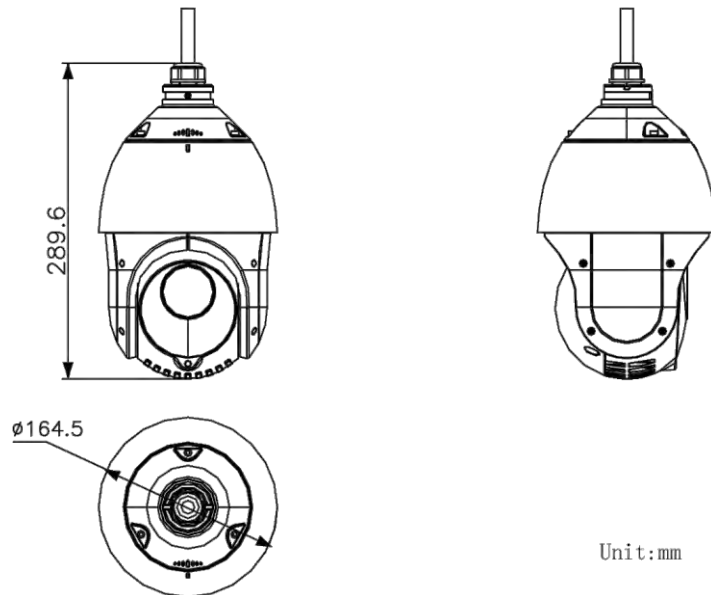

DORI	Detect	Observe	Recognize	Identify
Defintion	25 px/m	63 px/m	125 px/m	250 px/m
Distance(Tele)	1600.0 m (5249.3 ft)	634.9 m (2083.0 ft)	320.0 m (1049.9 ft)	160.0 m (524.9 ft)

Dimension

Accessory

Included

DS-1618ZJ
Wall Mount

ASW0081-1220002W

Optional