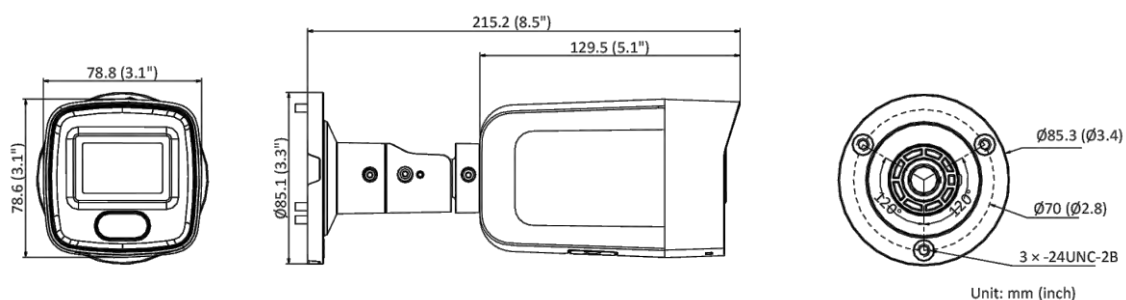

General Function	Anti-flicker, heartbeat, mirror, privacy masks, flash log, password reset via e-mail, pixel counter
Software Reset	Yes
Storage Conditions	-30 °C to 60 °C (-22 °F to 140 °F). Humidity 95% or less (non-condensing)
Startup and Operating Conditions	-30 °C to 60 °C (-22 °F to 140 °F). Humidity 95% or less (non-condensing)
Power Supply	12 VDC \pm 25%; PoE (802.3af, 36 V to 57 V), class 3
Power Consumption and Current	12 VDC, 0.6 A, max. 7.2 W PoE (802.3af, 36 V to 57 V), 0.3 A to 0.2 A, max. 8.5 W
Power Interface	\varnothing 5.5 mm coaxial power
Camera Dimension	215.2 \times 78.8 \times 78.6 mm (8.5" \times 3.1" \times 3.1")
Package Dimension	315 \times 137 \times 141 mm (12.4" \times 5.4" \times 5.6")
Camera Weight	Approx. 680 g (1.5 lb.)
With Package Weight	Approx. 1000 g (2.2 lb.)
Approval	
Class	Class B
EMC	FCC SDoC (47 CFR Part 15, Subpart B); CE-EMC (EN 55032: 2015, EN 61000-3-2: 2014, EN 61000-3-3: 2013, EN 50130-4: 2011 +A1: 2014); RCM (AS/NZS CISPR 32: 2015); IC VoC (ICES-003: Issue 6, 2016); KC (KN 32: 2015, KN 35: 2015)
Safety	UL (UL 60950-1); CB (IEC 60950-1:2005 + Am 1:2009 + Am 2:2013, IEC 62368-1:2014); CE-LVD (EN 60950-1:2005 + Am 1:2009 + Am 2:2013, IEC 62368-1:2014); BIS (IS 13252(Part 1):2010+A1:2013+A2:2015); LOA (IEC/EN 60950-1)
Environment	CE-RoHS (2011/65/EU); WEEE (2012/19/EU); Reach (Regulation (EC) No 1907/2006)
Protection	Ingress protection: IP67 (IEC 60529-2013)

▪ Available Model

DS-2CD2027G2-LU (2.8 mm, 4 mm, 6 mm)

DS-2CD2027G2-L (2.8 mm, 4 mm, 6 mm)

▪ Dimension

▪ **Accessory**

▪ **Optional**

DS-1275ZJ-SUS Vertical Pole Mount	DS-1280ZJ-S Junction Box	DS-1276ZJ-SUS Corner Mount
		
		