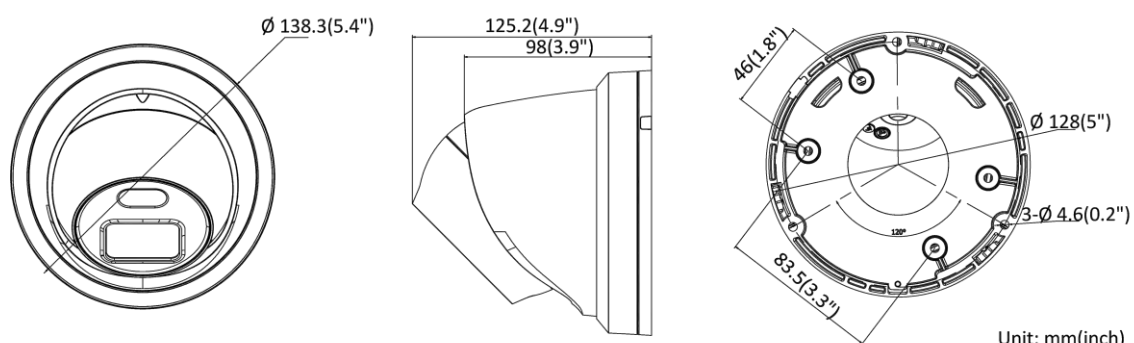

General Function	Anti-flicker, heartbeat, mirror, privacy masks, flash log, password reset via e-mail, pixel counter
Software Reset	Yes
Storage Conditions	-30 °C to 60 °C (-22 °F to 140 °F). Humidity 95% or less (non-condensing)
Startup and Operating Conditions	-30 °C to 60 °C (-22 °F to 140 °F). Humidity 95% or less (non-condensing)
Power Supply	12 VDC ± 25%, PoE: 802.3af, class 3
Power Consumption and Current	12 VDC, 0.5 A, max. 6 W PoE: (802.3af, 36 V to 57 V), 0.2 A to 0.12 A, max. 7 W
Power Interface	Ø5.5 mm coaxial power plug
Material	Aluminum alloy body, except for trim ring
Screw Material	SUS304
Camera Dimension	Ø138.3 × 125.2 mm (Ø5.4" × 4.9")
Package Dimension	170 × 170 × 150 mm (7" × 7" × 5.9")
Camera Weight	Approx. 700 g (1.5 lb.)
With Package Weight	Approx. 995 g (2.2 lb.)
Approval	
Class	Class B
EMC	FCC SDoC (47 CFR Part 15, Subpart B); CE-EMC (EN 55032: 2015, EN 61000-3-2: 2014, EN 61000-3-3: 2013, EN 50130-4: 2011 +A1: 2014); RCM (AS/NZS CISPR 32: 2015); IC VoC (ICES-003: Issue 6, 2016); KC (KN 32: 2015, KN 35: 2015)
Safety	UL (UL 60950-1); CB (IEC 60950-1:2005 + Am 1:2009 + Am 2:2013, IEC 62368-1:2014); CE-LVD (EN 60950-1:2005 + Am 1:2009 + Am 2:2013, IEC 62368-1:2014); BIS (IS 13252(Part 1):2010+A1:2013+A2:2015); LOA (IEC/EN 60950-1)
Environment	CE-RoHS (2011/65/EU); WEEE (2012/19/EU); Reach (Regulation (EC) No 1907/2006)
Protection	Ingress protection: IP67 (IEC 60529-2013)

▪ Available Model

DS-2CD2327G2-LU (2.8 mm, 4 mm, 6 mm)

DS-2CD2327G2-L (2.8 mm, 4 mm, 6 mm)

▪ Dimension

Unit: mm(inch)

▪ **Accessory**

▪ **Optional**

DS-1276ZJ-SUS Corner Mount	DS-1273ZJ-140 Wall Mount	DS-1273ZJ-140B Wall Mount	DS-1271ZJ-140 Pendant Mount	DS-1275ZJ-SUS Vertical Pole Mount
				
				
<p>DS-1280ZJ-DM21 Junction Box</p>				
				
				