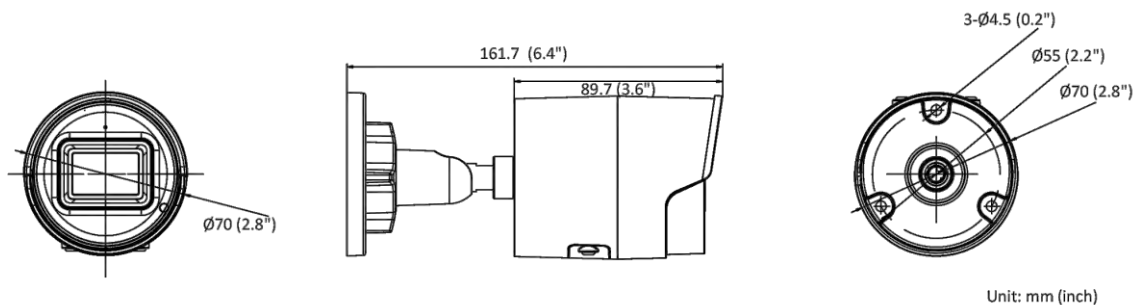

Startup and Operating Conditions	-30 °C to 60 °C (-22 °F to 140 °F). Humidity 95% or less (non-condensing)
Power Supply	12 VDC \pm 25%, reverse polarity protection PoE: (802.3af, 36 V to 57 V), Class 3
Power Consumption and Current	12 VDC, 0.5 A, max. 6 W PoE (802.3af, 36 V to 57 V), 0.2 A to 0.13 A, max. 7 W
Power Interface	\varnothing 5.5 mm coaxial power plug
Material	Aluminum alloy body IR cover: plastic
Camera Dimension	\varnothing 70 \times 161.7 mm (\varnothing 2.8" \times 6.4")
Package Dimension	216 \times 121 \times 118 mm (8.6" \times 4.8" \times 4.7")
Camera Weight	Approx. 490 g (1.1 lb.)
With Package Weight	Approx. 724 g (1.6 lb.)
Approval	
EMC	FCC (47 CFR Part 15, Subpart B); CE-EMC (EN 55032: 2015, EN 61000-3-2: 2014, EN 61000-3-3: 2013, EN 50130-4: 2011 +A1: 2014); RCM (AS/NZS CISPR 32: 2015); IC (ICES-003: Issue 6, 2016); KC (KN 32: 2015, KN 35: 2015)
Safety	UL (UL 60950-1); CB (IEC 60950-1:2005 + Am 1:2009 + Am 2:2013); CE-LVD (EN 60950-1:2005 + Am 1:2009 + Am 2:2013); BIS (IS 13252(Part 1):2010+A1:2013+A2:2015)
Environment	CE-RoHS (2011/65/EU); WEEE (2012/19/EU); Reach (Regulation (EC) No 1907/2006)
Protection	IP67 (IEC 60529-2013)

▪ Available Model

DS-2CD2023G2-I (2.8/4/6 mm)

DS-2CD2023G2-IU(2.8/4/6 mm)

▪ Dimension

- Accessory
- Optional

DS-1280ZJ-XS Junction Box

Distributed by

HIKVISION