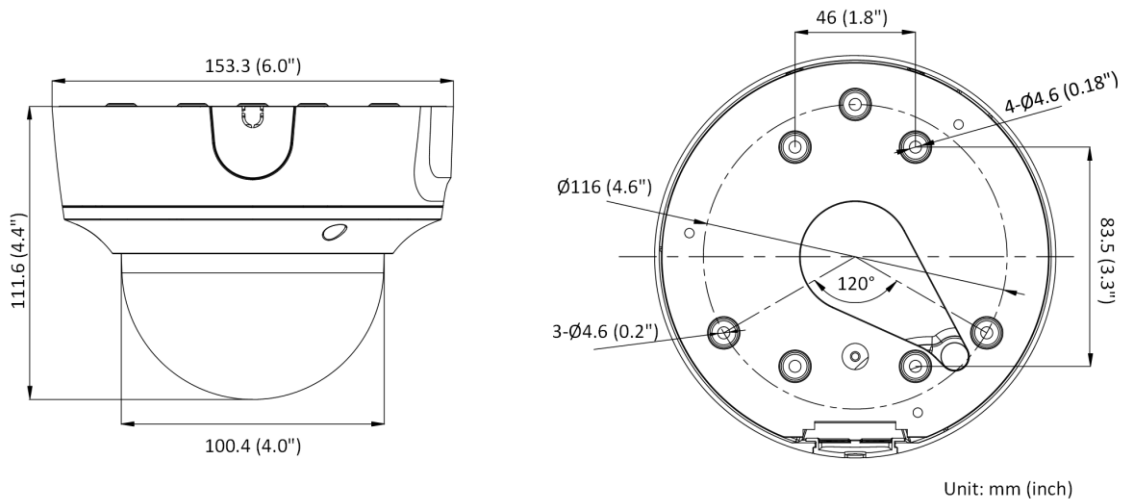

Safety	UL (UL 60950-1); CB (IEC 60950-1:2005 + Am 1:2009 + Am 2:2013, IEC 62368-1:2014); CE-LVD (EN 60950-1:2005 + Am 1:2009 + Am 2:2013, IEC 62368-1:2014); BIS (IS 13252(Part 1):2010+A1:2013+A2:2015); LOA (IEC/EN 60950-1)
Environment	CE-RoHS (2011/65/EU); WEEE (2012/19/EU); Reach (Regulation (EC) No 1907/2006)
Protection	IP67 (IEC 60529-2013), IK10 (IEC 62262:2002)

Available Model

DS-2CD3756G2T-IZS (2.7 to 13.5 mm, 7 to 35 mm)

Dimension

Accessory

Included

DS-1280ZJ-DM55

Junction Box