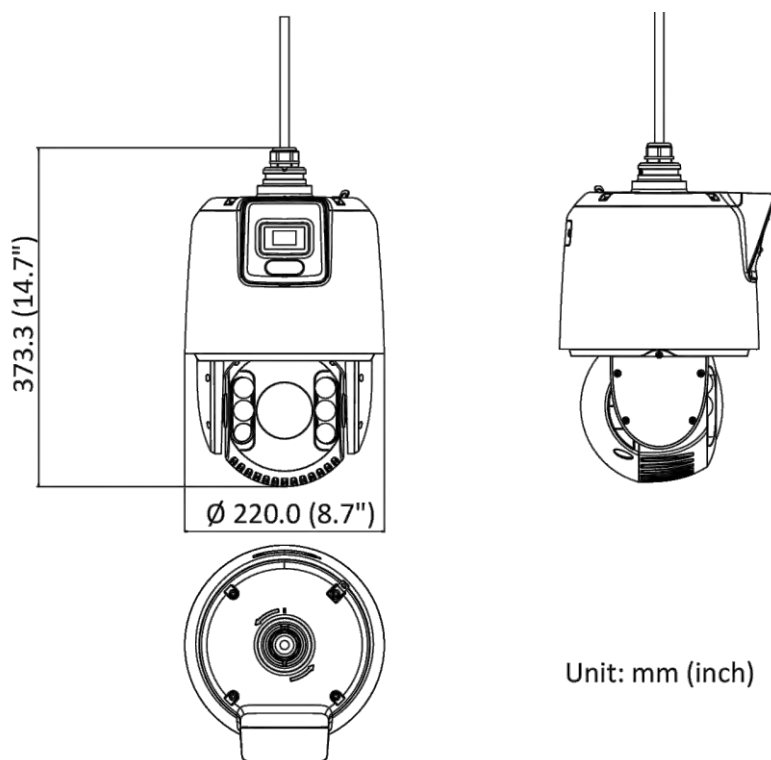

General	
Power	24 VAC, Hi-PoE
Power Consumption and Current	Max. 60 W, including max. 3.7 W for heater and max. 16 W for supplement light
Operating Conditions	-30°C to 65°C (-22°F to 149°F), humidity: ≤ 90%
Reset	yes
Demist	Demist by heating the glass
Material	ADC 12, PC, PC+10%GF
Dimensions	∅ 220.0 mm × 373.3 mm (∅ 8.7" × 14.7")
Weight	Approx. 6 kg (13.23 lb.)
Approval	
Protection	IP66 Standard, IK10 (excluding glass window), 6000 V Lightning Protection, Surge Protection and Voltage Transient Protection

▪ DORI

The DORI (detect, observe, recognize, identify) distance gives the general idea of the camera ability to distinguish persons or objects within its field of view. It is calculated based on the camera sensor specification and the criteria given by EN 62676-4: 2015.

DORI	Detect	Observe	Recognize	Identify
Definition	25 px/m	63 px/m	125 px/m	250 px/m
Distance (Tele)	3060.0 m (10039.4 ft)	1214.3 m (3983.9 ft)	612.0 m (2007.9 ft)	306.0 m (1004.0ft)

▪ Dimension