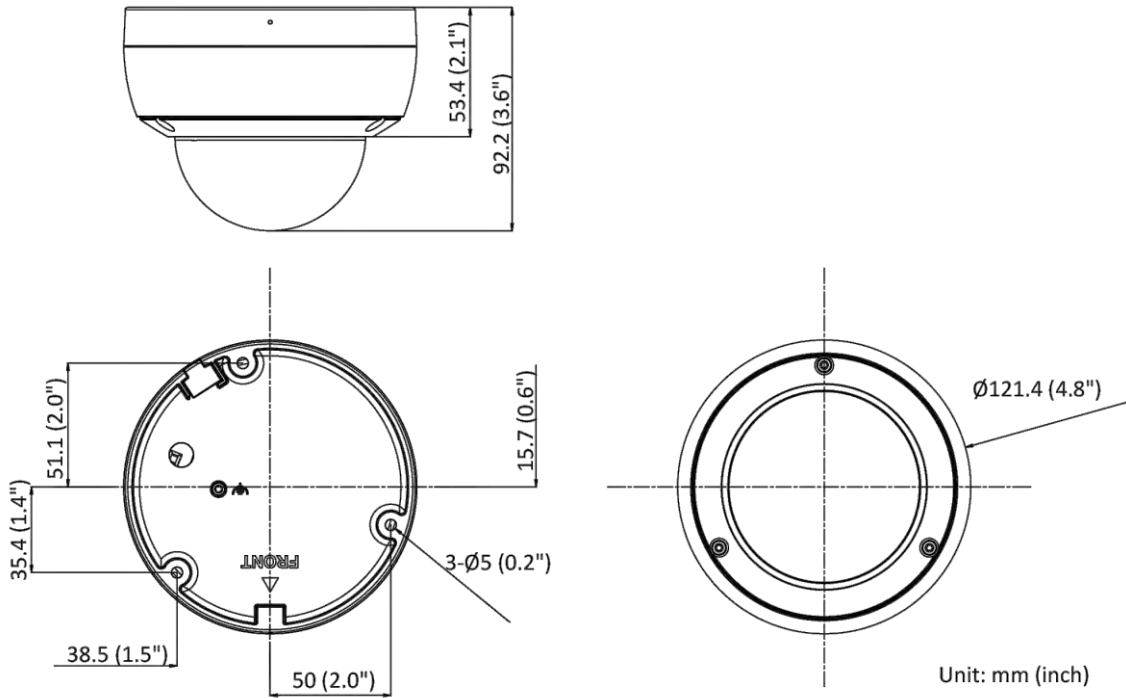

▪ **Available Model**

- DS-2CD2146G2-IS (2.8/4/6 mm)
- DS-2CD2146G2-ISU (2.8/4/6 mm)
- DS-2CD2146G2-I (2.8/4/6 mm)

▪ **Dimension**

▪ **Accessory**

▪ **Optional**

DS-1276ZJ-SUS Corner Mount	DS-1272ZJ-120 Wall Mount	DS-1275ZJ-SUS Vertical Pole Mount	DS-1271ZJ-120 Pendant Mount	DS-1280ZJ-DM46 Junction Box
DS-1272ZJ-120B Wall Mount	DS-1253ZJ-M Water-proof