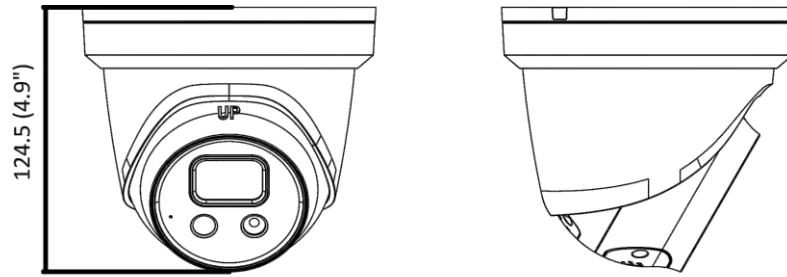

▪ **Dimension**

Unit: mm (inch)

▪ **Accessory**