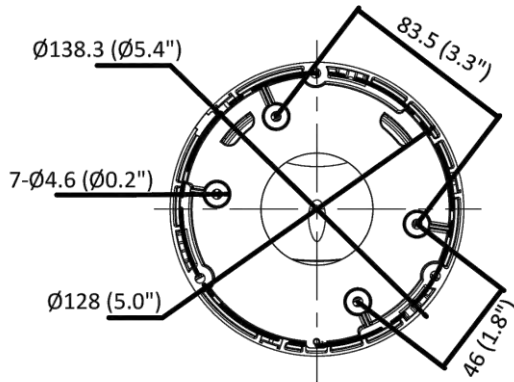

▪ **Dimension**

Unit: mm (inch)

▪ **Accessory**