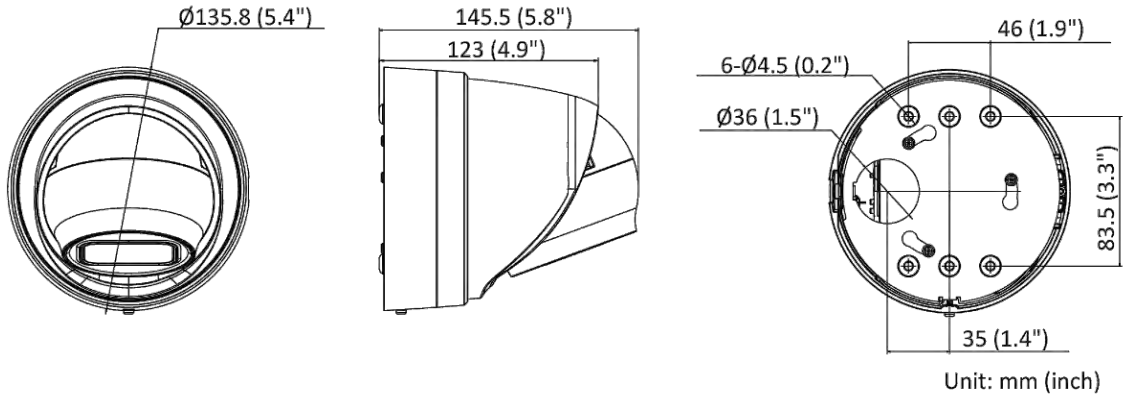

▪ **Available Model**

DS-2CD2H46G2-IZS (2.8 to 12 mm)

▪ **Dimension**

▪ **Accessory**

▪ **Optional**

DS-1476ZJ-SUS Corner Mount	DS-1473ZJ-135B Wall Mount	DS-1475ZJ-SUS Vertical Pole Mount	DS-1473ZJ-135 Wall Mount	DS-1471ZJ-135 Pendant Mount