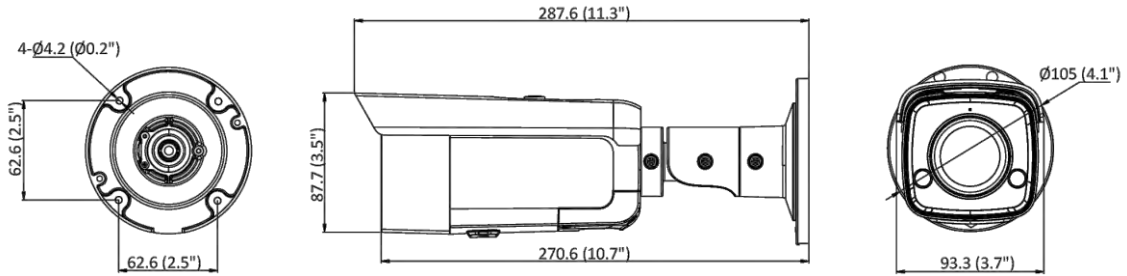

▪ **Available Model**

DS-2CD2T46G2-ISU/SL (2.8/4/6 mm)

▪ **Dimension**

Unit: mm (inch)

▪ **Accessory**

▪ **Optional**

DS-1275ZJ-S-SUS Vertical Pole Mount	DS-1276ZJ-SUS Corner Mount	DS-1260ZJ Junction Box	DS-1280ZJ-S Junction Box