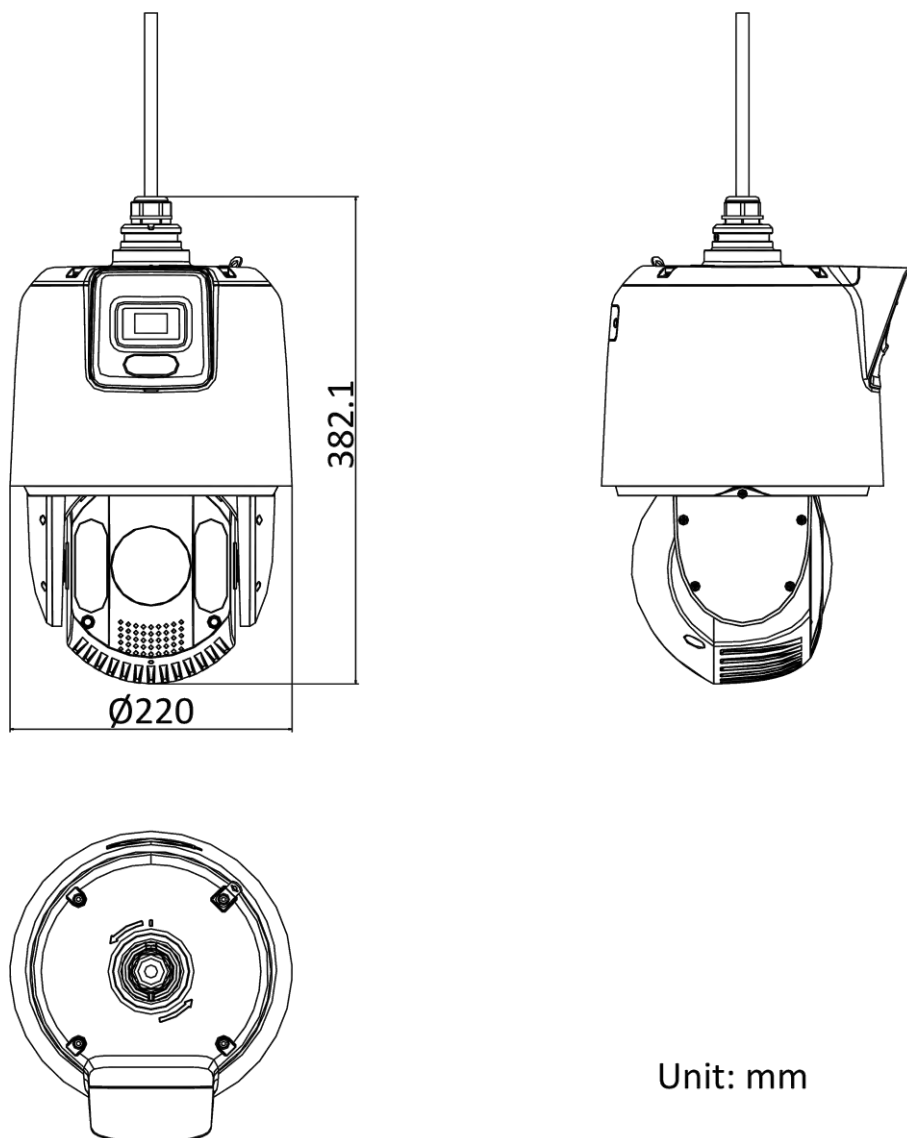

General	
Power	24 VAC, Hi-PoE
Power Consumption and Current	Max. 42 W, including max. 2.6 W for heater and max. 11 W for supplement light
Operating Conditions	-30°C to 65°C (-22°F to 149°F), humidity lower than 90%RH
Reset	yes
Demist	Demist by heating the glass
Material	ADC12
Dimensions	Ø220 mm × 382.1 mm (Ø 8.7" × 15.0")
Weight	Approx. 4.5 kg (9.92 lb.)
Approval	
Protection	IP66 Standard, IK10 (excluding glass window), 6000 V Lightning Protection, Surge Protection and Voltage Transient Protection

▪ **Available Model**

DS-2SE7C144IW-AE(32X/4) (S5)

▪ **Dimension**

Unit: mm