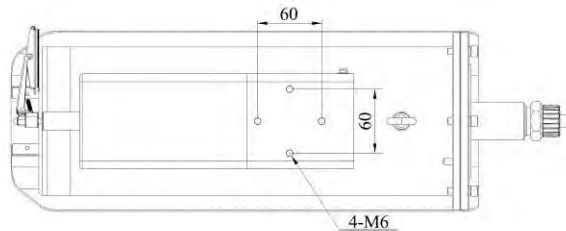

▪ **Available Model**

DS-2XE6422FWD-IZHRS (B)

▪ **Dimension**

▪ **Accessory**

▪ **Optional**

DS-2780ZJ-X/316 L(OS) Junction box	DS-1707ZJ-Y-AC(OS) Wall mount