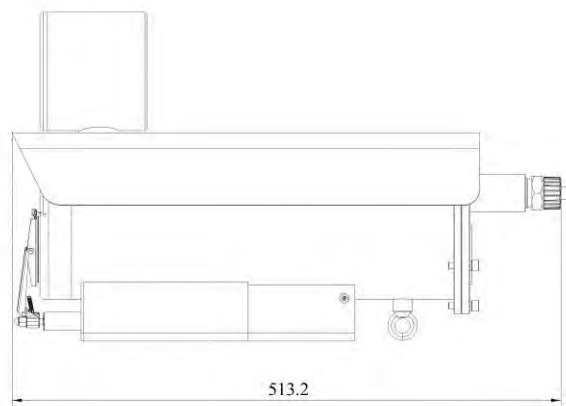

▪ **Available Model**

DS-2XE6422FWD-IZHRS (B)

▪ **Dimension**

▪ **Accessory**

▪ **Optional**

DS-2780ZJ-X/316 L(OS) Junction box	DS-1707ZJ-Y-AC(OS) Wall mount