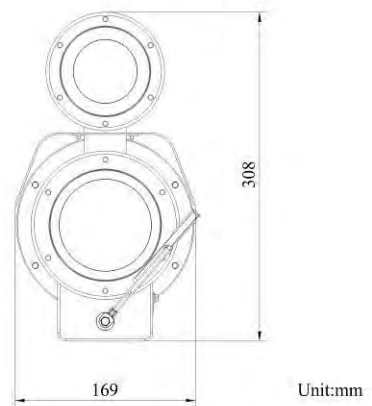

▪ **Available Model**

DS-2XE6422FWD-IZHRS (B)

▪ **Dimension**

▪ **Accessory**

▪ **Optional**

DS-2780ZJ-X/316 L(OS) Junction box	DS-1707ZJ-Y-AC(OS) Wall mount