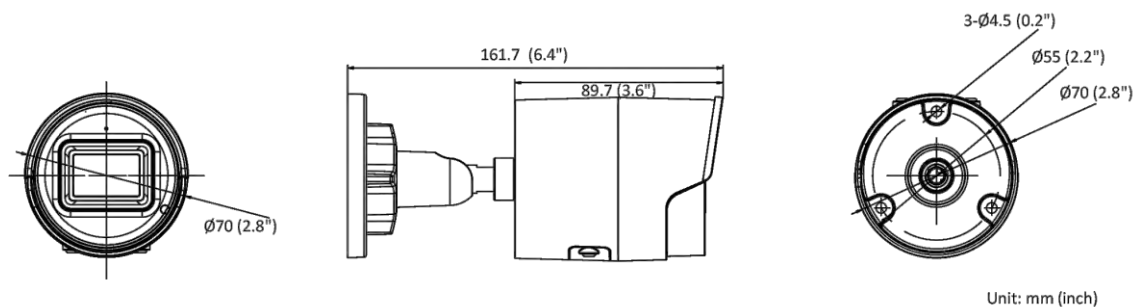

General Function	Anti-flicker, heartbeat, password reset via e-mail, pixel counter
Storage Conditions	-30 °C to 60 °C (-22 °F to 140 °F). Humidity 95% or less (non-condensing)
Startup and Operating Conditions	-30 °C to 60 °C (-22 °F to 140 °F). Humidity 95% or less (non-condensing)
Power Supply	12 VDC \pm 25%, reverse polarity protection PoE: (802.3af, 36 V to 57 V), Class 3
Power Consumption and Current	12 VDC, 0.5 A, max. 6 W PoE (802.3af, 36 V to 57 V), 0.2 A to 0.13 A, max. 7 W
Power Interface	\varnothing 5.5 mm coaxial power plug
Camera Dimension	\varnothing 70 \times 161.7 mm (\varnothing 2.76" \times 6.37")
Package Dimension	216 \times 121 \times 118 mm (8.6" \times 4.8" \times 4.7")
Camera Weight	Approx. 490 g (1.1 lb.)
With Package Weight	Approx. 724 g (1.6 lb.)
Approval	
EMC	FCC (47 CFR Part 15, Subpart B); CE-EMC (EN 55032: 2015, EN 61000-3-2: 2014, EN 61000-3-3: 2013, EN 50130-4: 2011 +A1: 2014); RCM (AS/NZS CISPR 32: 2015); IC (ICES-003: Issue 6, 2016); KC (KN 32: 2015, KN 35: 2015)
Safety	UL (UL 60950-1); CB (IEC 60950-1:2005 + Am 1:2009 + Am 2:2013); CE-LVD (EN 60950-1:2005 + Am 1:2009 + Am 2:2013); BIS (IS 13252(Part 1):2010+A1:2013+A2:2015)
Environment	CE-RoHS (2011/65/EU); WEEE (2012/19/EU); Reach (Regulation (EC) No 1907/2006)
Protection	IP67 (IEC 60529-2013)

▪ Available Model

DS-2CD2043G2-I (2.8/4/6 mm)

DS-2CD2043G2-IU (2.8/4/6 mm)

▪ Dimension

- Accessory
- Optional

DS-1280ZJ-XS
Junction Box

Distributed by

**HIKVISION****Headquarters**