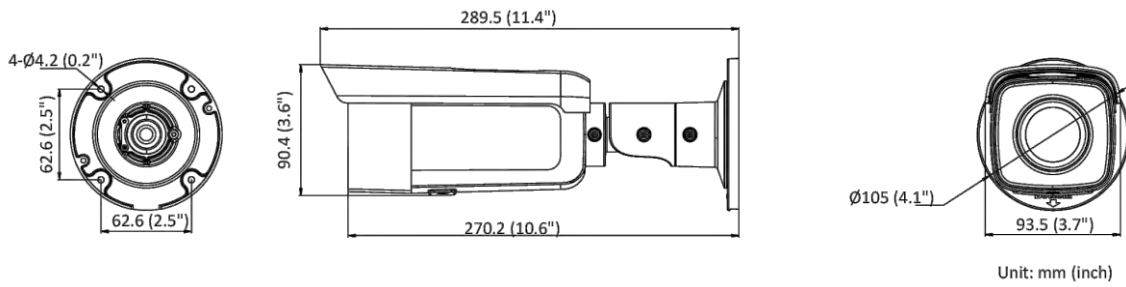

Dimension

Accessory

Optional

DS-1260ZJ Junction Box	DS-1276ZJ-SUS Corner Mount	DS-1280ZJ-S Junction Box	DS-1275ZJ-S-SUS Vertical Pole Mount

Distributed by

HIKVISION

Headquarters

No.555 Qianmo Road, Binjiang District,
Hangzhou 310051, China
T +86-571-8807-5998
overseasbusiness@hikvision.com

Hikvision USA
T +1-909-895-0400
sales.usa@hikvision.com

Hikvision Australia
T +61-2-8599-4233
salesau@hikvision.com

Hikvision India
T +91-22-28469900
sales@pramahikvision.com

Hikvision Canada
T +1-866-200-6690
sales.canada@hikvision.com

Hikvision Thailand
T +662-275-9949
sales.thailand@hikvision.com

Hikvision Europe
T +31-23-5542770
sales.eu@hikvision.com

Hikvision Italy
T +39-0438-6902
info.it@hikvision.com

Hikvision Brazil
T +55 11 3318-0050
Latam.support@hikvision.com

Hikvision Turkey
T +90 (216)521 7070- 7074
sales.tr@hikvision.com

Hikvision Malaysia
T +601-7652-2413
sales.my@hikvision.com

Hikvision UK & Ireland
T +01628-902140
sales.uk@hikvision.com

Hikvision South Africa
Tel: +27 (10) 0351172
sale.africa@hikvision.com

Hikvision France
T +33(0)1-85-330-450
info.fr@hikvision.com

Hikvision Kazakhstan
T +7-727-9730667
nikia.panfilov@hikvision.ru

Hikvision Vietnam
T +84-974270888
sales.vt@hikvision.com

Hikvision UAE
T +971-4-4432090
salesme@hikvision.com

Hikvision Singapore
T +65-6684-4718
sg@hikvision.com

Hikvision Spain
T +34-91-737-16-55
Info.es@hikvision.com

Hikvision Tashkent
T +99-87-1238-9438
uzb@hikvision.ru

Hikvision Hong Kong
T +852-2151-1761
info.hk@hikvision.com

Hikvision Russia
T +7-495-669-67-99
saleru@hikvision.com

Hikvision Korea
T +82-(0)31-731-8817
sales.korea@hikvision.com