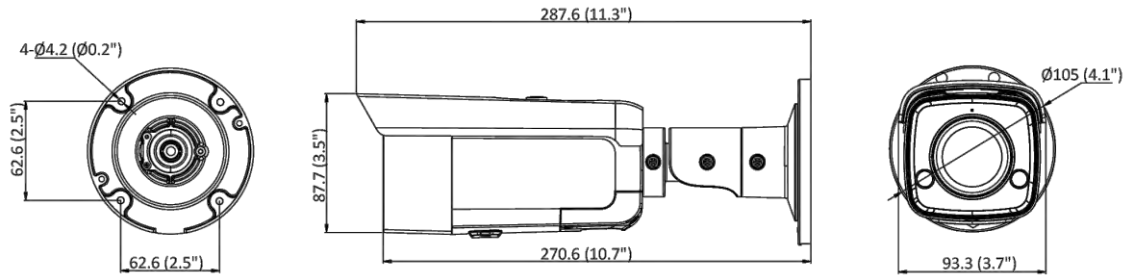

▪ **Available Model**

DS-2CD2T26G2-ISU/SL (2.8/4/6 mm)

▪ **Dimension**

Unit: mm (inch)

▪ **Accessory**

▪ **Optional**

DS-1260ZJ	DS-1276ZJ-SUS	DS-1280ZJ-S	DS-1275ZJ-S-SUS
Junction Box	Corner Mount	Junction Box	Vertical Pole Mount