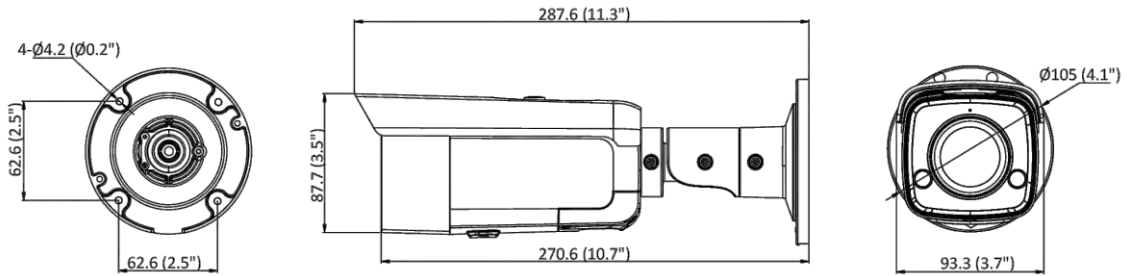

▪ **Available Model**

DS-2CD2T26G2-ISU/SL (2.8/4/6 mm)

▪ **Dimension**

Unit: mm (inch)

▪ **Accessory**

▪ **Optional**

DS-1260ZJ Junction Box	DS-1276ZJ-SUS Corner Mount	DS-1280ZJ-S Junction Box	DS-1275ZJ-S-SUS Vertical Pole Mount