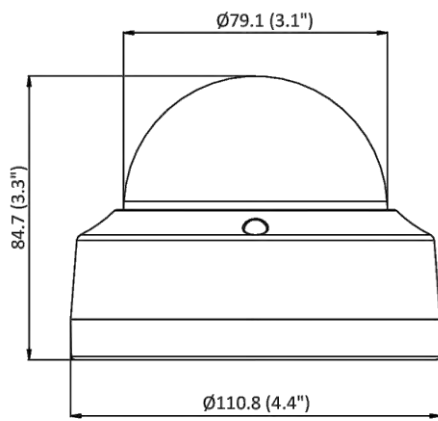

▪ Dimension

Unit:mm(inch)