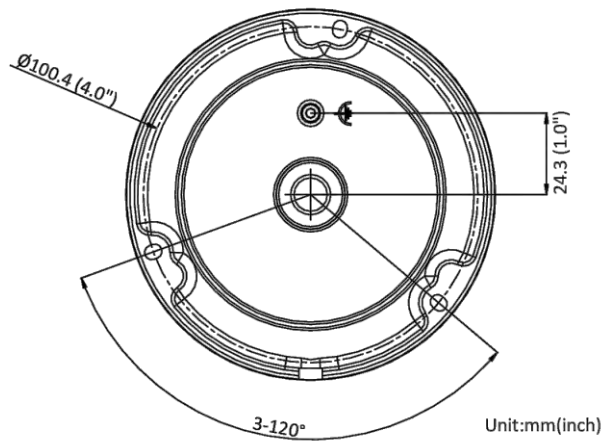

▪ Dimension

Unit:mm(inch)