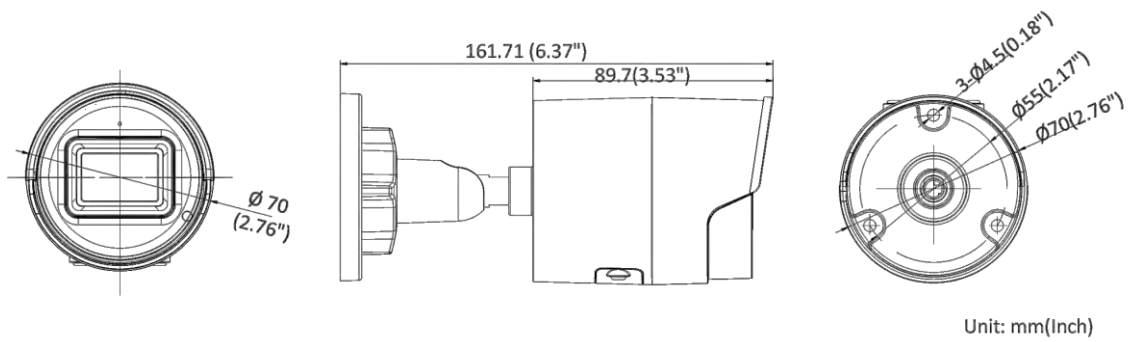

▪ **Dimension**

▪ **Accessory**

▪ **Optional**

DS-1280ZJ-XS

Junction Box