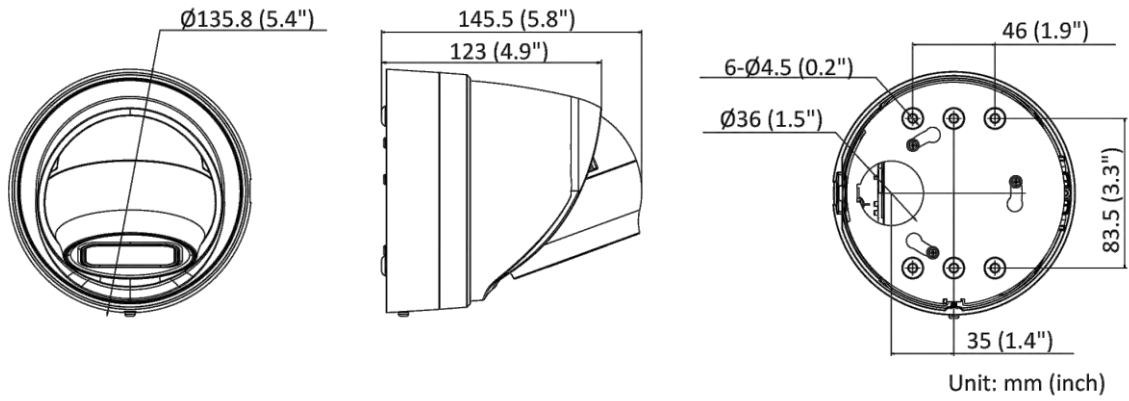

▪ Available Model

DS-2CD2H66G2-IZS (2.8 to 12 mm)

DS-2CD2H66G2-IZS (2.8 to 12 mm) (Black)

▪ Dimension

▪ Accessory

▪ Included

DS-1281ZJ-DM23

Inclined Ceiling Mount