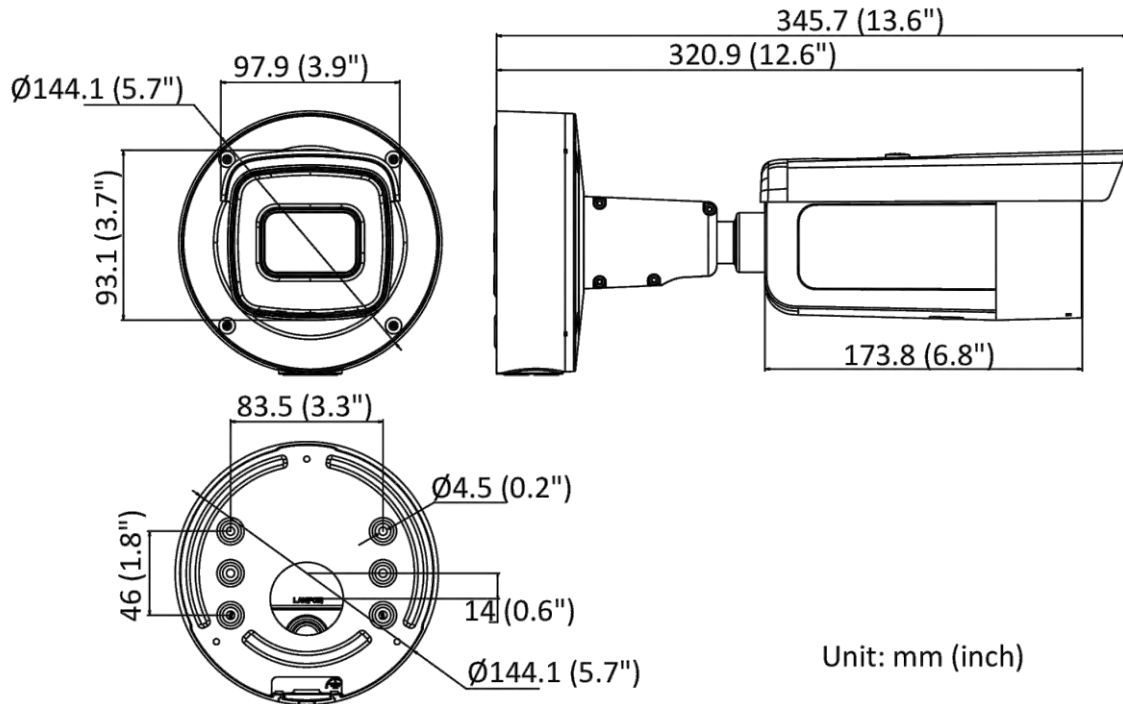

▪ **Available Model**

DS-2CD2666G2-IZS (2.8 to 12 mm)

DS-2CD2666G2-IZS (2.8 to 12 mm) (Black)

▪ **Dimension**

▪ **Accessory**

▪ **Optional**

DS-1275ZJ-S-SUS	DS-1476ZJ-SUS	DS-2251ZJ	DS-1475ZJ-SUS(Black)
Vertical Pole Mount	Corner Mount	Pedant Mount	Vertical Pole Mount