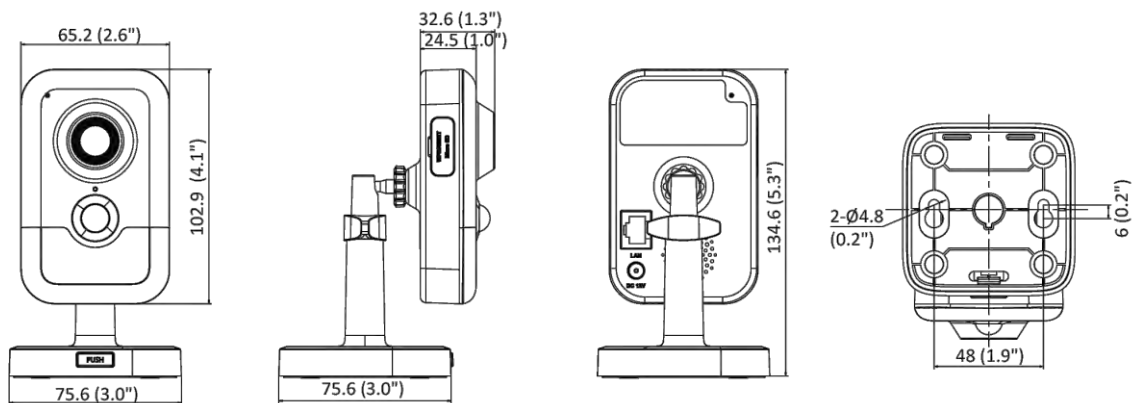

Storage Conditions	-10 °C to 40 °C (14 °F to 104 °F). Humidity 95% or less (non-condensing)
Startup and Operating Conditions	-10 °C to 40 °C (14 °F to 104 °F). Humidity 95% or less (non-condensing)
Camera Material	Plastic
Camera Dimension	102.9 mm × 65.2 mm × 32.6 mm (4.1" × 2.6" × 1.3")
Package Dimension	150 mm × 125 mm × 99 mm (5.9" × 4.9" × 3.9")
Camera Weight	Approx. 120 g (0.3 lb.)
With Package Weight	Approx. 430 g (0.9 lb.)
Approval	
EMC	FCC SDoC (47 CFR Part 15, Subpart B); CE-EMC (EN 55032: 2015, EN 61000-3-2:2019, EN 61000-3-3:2013+A1:2019, EN 50130-4: 2011 +A1: 2014); KC (KN 32: 2015, KN 35: 2015)
Safety	UL (UL 62368-1); CB (IEC 62368-1:2014+A11); CE-LVD (EN 62368-1:2014/A11:2017)
Environment	CE-RoHS (2011/65/EU); WEEE (2012/19/EU); Reach (Regulation (EC) No 1907/2006)

▪ Available Model

DS-2CD2426G2-I (2.8/4 mm)

▪ Dimension

Unit: mm (inch)

Distributed by

**HIKVISION****Headquarters**

No.555 Qianmo Road, Binjiang District,
Hangzhou 310051, China
T +86-571-8807-5998
overseasbusiness@hikvision.com