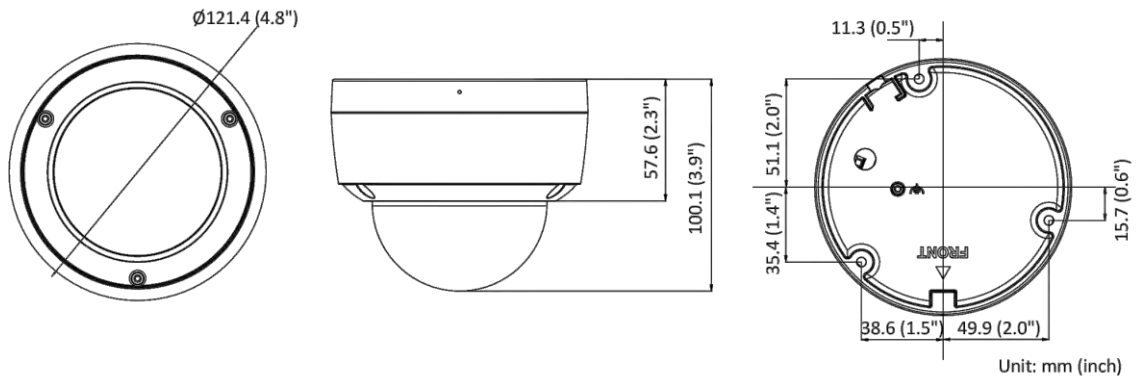

▪ **Available Model**

DS-2CD2147G2 (2.8/4 mm)

DS-2CD2147G2-SU (2.8/4 mm)

▪ **Dimension**

▪ **Accessory**

▪ **Optional**

DS-1253ZJ-M Rain Shade	DS-1271ZJ-120 Pendant Mount	DS-1272ZJ-120B Wall Mount	DS-1275ZJ-SUS Vertical Pole Mount
DS-1280ZJ-DM46 Junction Box	DS-1276ZJ-SUS Corner Mount	DS-1272ZJ-120 Wall Mount