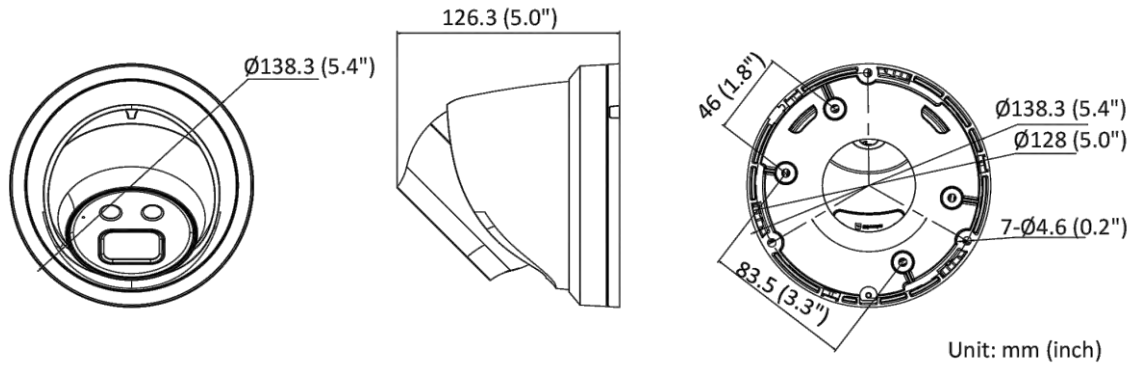

▪ **Dimension**

▪ **Accessory**

▪ **Optional**

DS-1276ZJ-SUS Corner Mount	DS-1275ZJ-SUS Vertical Pole Mount	DS-1271ZJ-140 Pendant Mount
DS-1273ZJ-140B Wall Mount	DS-1273ZJ-140 Wall Mount	DS-1280ZJ-PT6 Junction Box