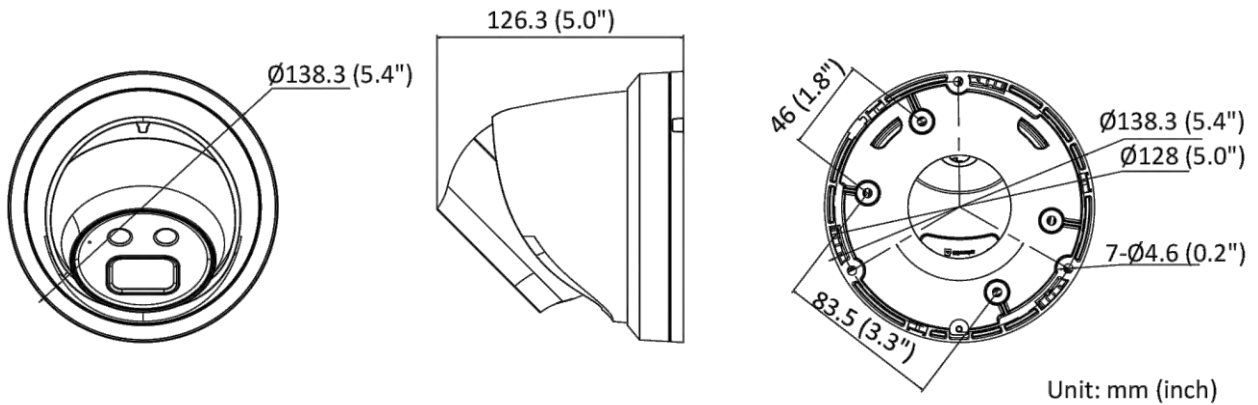

▪ **Dimension**

▪ **Accessory**

▪ **Optional**

DS-1276ZJ-SUS Corner Mount	DS-1275ZJ-SUS Vertical Pole Mount	DS-1271ZJ-140 Pendant Mount	DS-1273ZJ-140(BLACK) Wall Mount	DS-1273ZJ-140B Wall Mount
DS-1273ZJ-140 Wall Mount	DS-1280ZJ-PT6 Junction Box