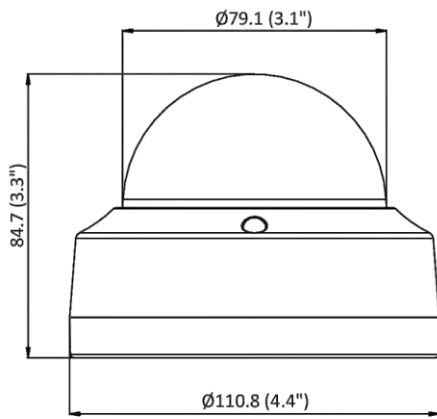

▪ Dimension