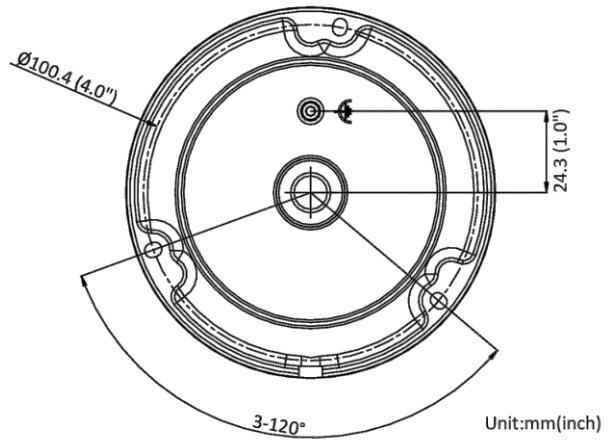

▪ Dimension