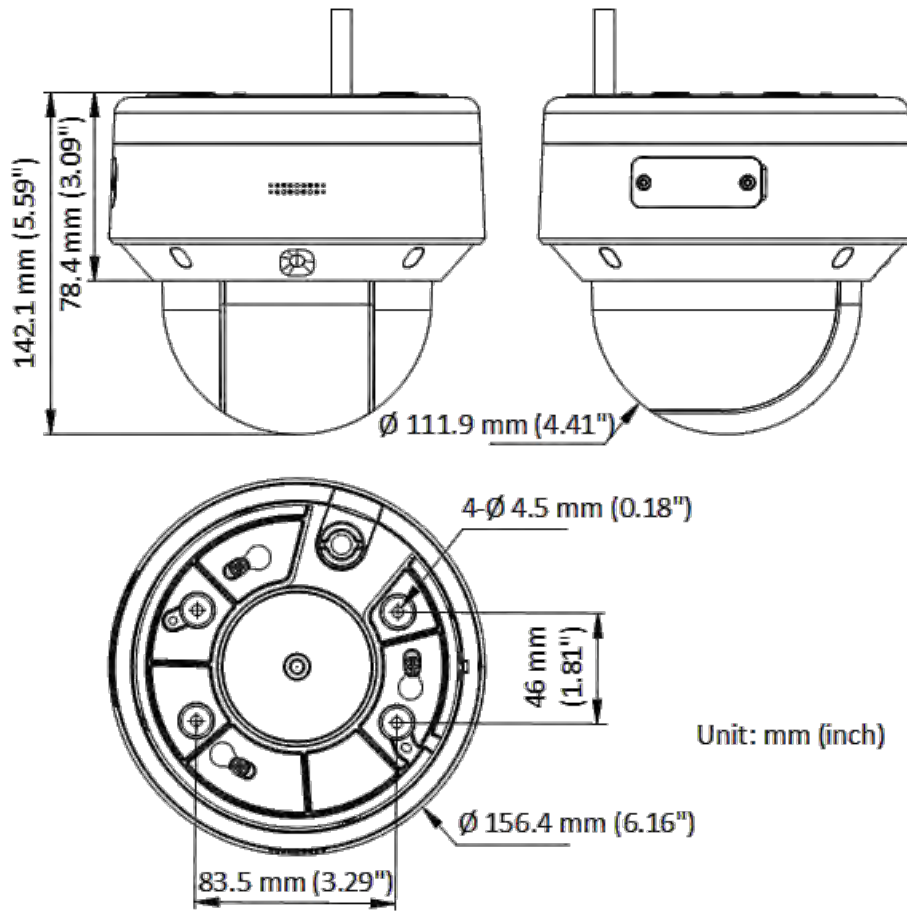

▪ **Dimension**

▪ **Accessory**

▪ **Optional**

DS-1273ZJ-158 Wall Mount	DS-1271ZJ-140 Pendant Mount