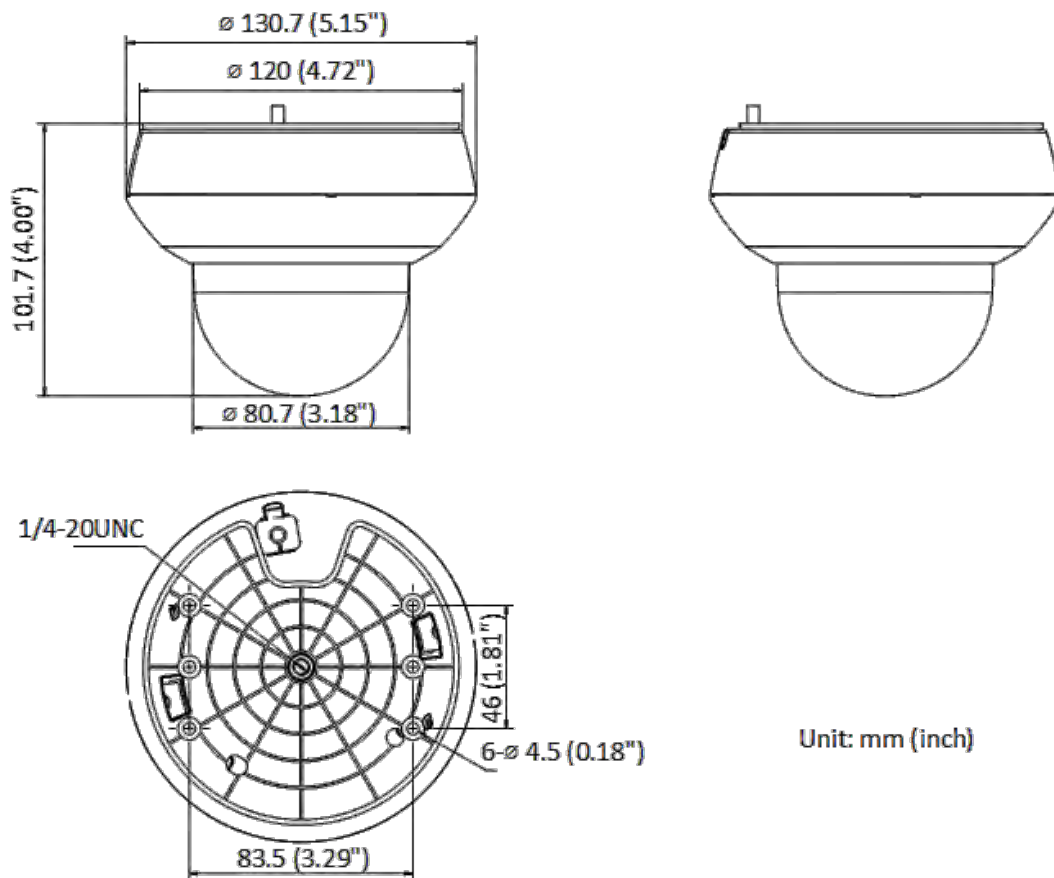

Level	Description
Top-level protection	Hikvision products at this level are equipped for use in areas where professional anti-corrosion protection is a must. Typical application scenarios include coastlines, docks, chemical plants, and more.
Moderate protection	Hikvision products at this level are equipped for use in areas with moderate anti-corrosion demands. Typical application scenarios include coastal areas about 2 kilometers (1.24 miles) away from coastlines, as well as areas affected by acid rain.
No specific protection	Hikvision products at this level are equipped for use in areas where no specific anti-corrosion protection is needed.

▪ **Dimension**