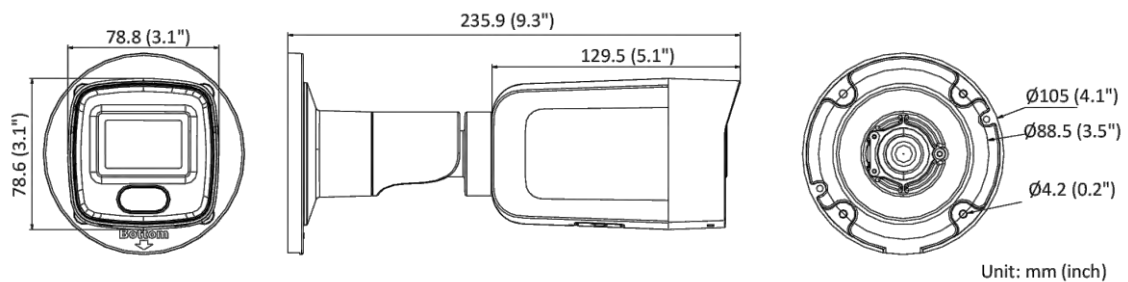

Approval	
EMC	FCC SDoC (47 CFR Part 15, Subpart B); CE-EMC (EN 55032: 2015, EN 61000-3-2: 2014, EN 61000-3-3: 2013, EN 50130-4: 2011 +A1: 2014); RCM (AS/NZS CISPR 32: 2015); IC VoC (ICES-003: Issue 6, 2016); KC (KN 32: 2015, KN 35: 2015)
Safety	UL (UL 60950-1); CB (IEC 60950-1:2005 + Am 1:2009 + Am 2:2013, IEC 62368-1:2014); CE-LVD (EN 60950-1:2005 + Am 1:2009 + Am 2:2013, IEC 62368-1:2014); BIS (IS 13252(Part 1):2010+A1:2013+A2:2015); LOA (IEC/EN 60950-1)
Environment	CE-RoHS (2011/65/EU); WEEE (2012/19/EU); Reach (Regulation (EC) No 1907/2006)
Protection	IP67 (IEC 60529-2013)

▪ Available Model

DS-2CD3056G2-IS (2.8/4/6 mm)

▪ Dimension