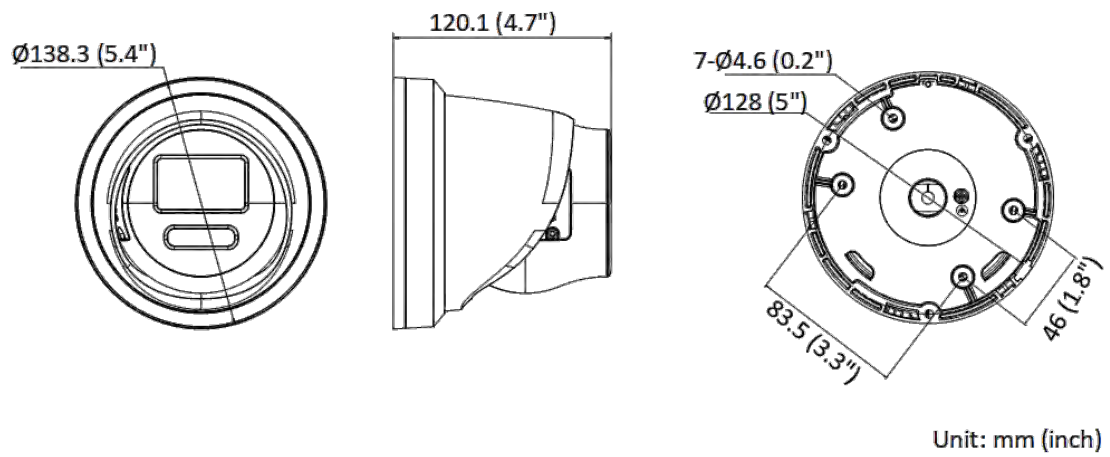

General	
Power	-L: 12 VDC, 0.42 A, max. 5 W PoE: 802.3af, 36 V to 57 V, 0.17 A to 0.11 A, max. 6.0 W -LU: 12 VDC, 0.46 A, max. 5.5 W PoE: 802.3af, 36 V to 57 V, 0.18 A to 0.11 A, max. 6.5 W
Material	Cover: metal, main body: metal
Dimension	Ø138.3 mm × 120.1 mm (Ø5.4" × 4.7")
Package Dimension	170 mm × 170 mm × 150 mm (6.7" × 6.7" × 5.9")
Weight	Approx. 870 g (1.9 lb.)
With Package Weight	Approx. 1160 g (2.6 lb.)
Storage Conditions	-30 °C to 60 °C (-22 °F to 140 °F). Humidity 95% or less (non-condensing)
Startup and Operating Conditions	-30 °C to 60 °C (-22 °F to 140 °F). Humidity 95% or less (non-condensing)
Language	33 languages English, Russian, Estonian, Bulgarian, Hungarian, Greek, German, Italian, Czech, Slovak, French, Polish, Dutch, Portuguese, Spanish, Romanian, Danish, Swedish, Norwegian, Finnish, Croatian, Slovenian, Serbian, Turkish, Korean, Traditional Chinese, Thai, Vietnamese, Japanese, Latvian, Lithuanian, Portuguese (Brazil), Ukrainian
General Function	Anti-flicker, heartbeat, mirror, password reset via e-mail, pixel counter
Software Reset	Yes
Approval	
EMC	FCC (47 CFR Part 15, Subpart B) CE-EMC (EN 55032: 2015, EN 61000-3-2: 2019, EN 61000-3-3: 2013+A1: 2019, EN 50130-4: 2011+A1: 2014) RCM (AS/NZS CISPR 32: 2015) IC (ICES-003: Issue 7) KC (KN32: 2015, KN35: 2015)
Safety	UL (UL 62368-1) CB (IEC 62368-1: 2014+A11) CE-LVD (EN 62368-1: 2014/A11: 2017)
Environment	CE-RoHS (2011/65/EU) WEEE (2012/19/EU) Reach (Regulation (EC) No 1907/2006)
Protection	IP67 (IEC 60529-2013)

#### ▪ Available Model

DS-2CD2387G2-L (2.8/4 mm)

DS-2CD2387G2-LU (2.8/4 mm)

▪ Dimension

Model With Mic

Model Without Mic

▪ **Accessory**

▪ **Optional**