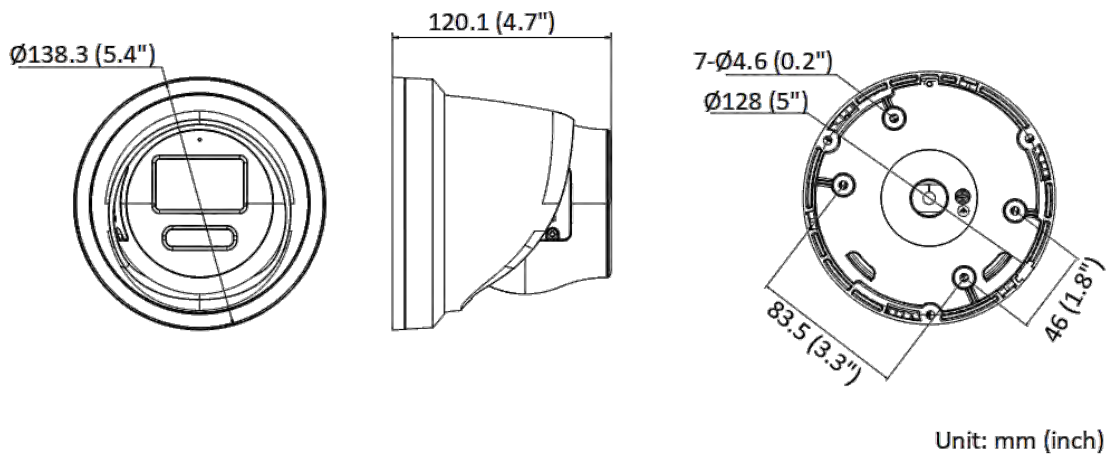

General	
Power	-L: 12 VDC, 0.42 A, max. 5 W PoE: 802.3af, 36 V to 57 V, 0.17 A to 0.11 A, max. 6.0 W -LU: 12 VDC, 0.46 A, max. 5.5 W PoE: 802.3af, 36 V to 57 V, 0.18 A to 0.11 A, max. 6.5 W
Material	Cover: metal, main body: metal
Dimension	Ø138.3 mm × 120.1 mm (Ø5.4" × 4.7")
Package Dimension	170 mm × 170 mm × 150 mm (6.7" × 6.7" × 5.9")
Weight	Approx. 870 g (1.9 lb.)
With Package Weight	Approx. 1160 g (2.6 lb.)
Storage Conditions	-30 °C to 60 °C (-22 °F to 140 °F). Humidity 95% or less (non-condensing)
Startup and Operating Conditions	-30 °C to 60 °C (-22 °F to 140 °F). Humidity 95% or less (non-condensing)
Language	33 languages English, Russian, Estonian, Bulgarian, Hungarian, Greek, German, Italian, Czech, Slovak, French, Polish, Dutch, Portuguese, Spanish, Romanian, Danish, Swedish, Norwegian, Finnish, Croatian, Slovenian, Serbian, Turkish, Korean, Traditional Chinese, Thai, Vietnamese, Japanese, Latvian, Lithuanian, Portuguese (Brazil), Ukrainian
General Function	Anti-flicker, heartbeat, mirror, password reset via e-mail, pixel counter
Software Reset	Yes
Approval	
EMC	FCC (47 CFR Part 15, Subpart B) CE-EMC (EN 55032: 2015, EN 61000-3-2: 2019, EN 61000-3-3: 2013+A1: 2019, EN 50130-4: 2011+A1: 2014) RCM (AS/NZS CISPR 32: 2015) IC (ICES-003: Issue 7) KC (KN32: 2015, KN35: 2015)
Safety	UL (UL 62368-1) CB (IEC 62368-1: 2014+A11) CE-LVD (EN 62368-1: 2014/A11: 2017)
Environment	CE-RoHS (2011/65/EU) WEEE (2012/19/EU) Reach (Regulation (EC) No 1907/2006)
Protection	IP67 (IEC 60529-2013)

#### ▪ Available Model

DS-2CD2387G2-L (2.8/4 mm)

DS-2CD2387G2-LU (2.8/4 mm)

▪ Dimension

Model With Mic

Model Without Mic

▪ **Accessory**

▪ **Optional**