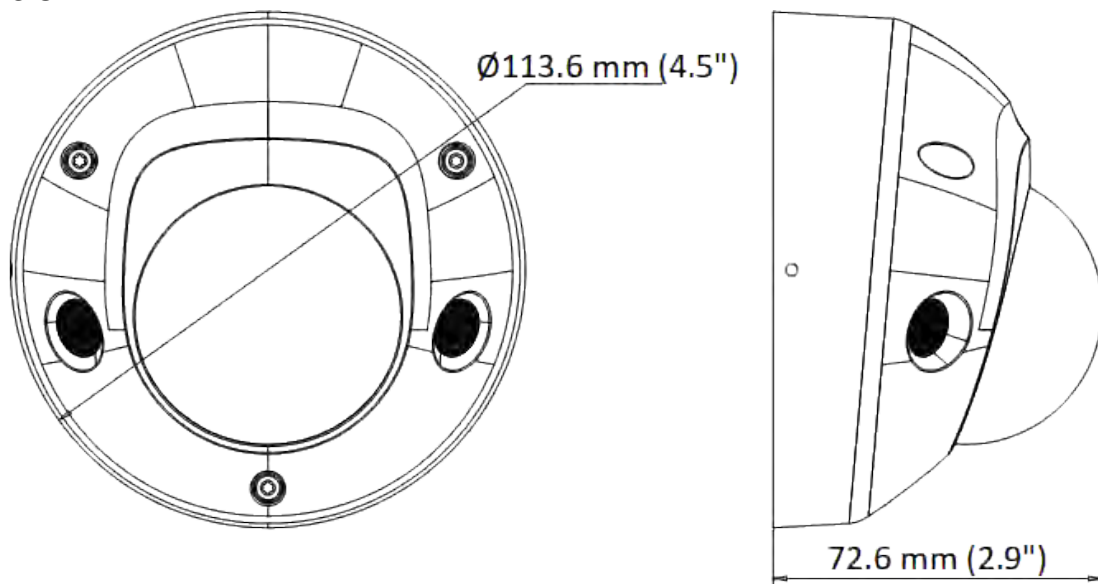

▪ **Available Model**

DS-2CD2586G2-IS (2.8/4 mm)

DS-2CD2586G2-I (2.8/4 mm)

DS-2CD2586G2-IS (2.8 mm) (BLACK)

▪ **Dimension**

Unit: mm (inch)

Distributed by

**HIKVISION****Headquarters**