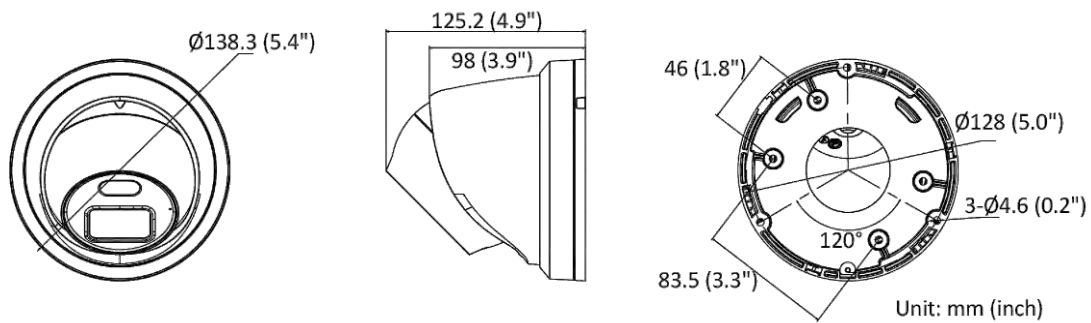

Safety	UL (UL 60950-1); CB (IEC 60950-1:2005 + Am 1:2009 + Am 2:2013, IEC 62368-1:2014); CE-LVD (EN 60950-1:2005 + Am 1:2009 + Am 2:2013, IEC 62368-1:2014); BIS (IS 13252(Part 1):2010+A1:2013+A2:2015); LOA (IEC/EN 60950-1)
Environment	CE-RoHS (2011/65/EU); WEEE (2012/19/EU); Reach (Regulation (EC) No 1907/2006)
Protection	IP67 (IEC 60529-2013)

▪ **Available Model**

DS-2CD3347G2-LS (2.8/4/6 mm)

DS-2CD3347G2-LSU (2.8/4/6 mm)

▪ **Dimension**