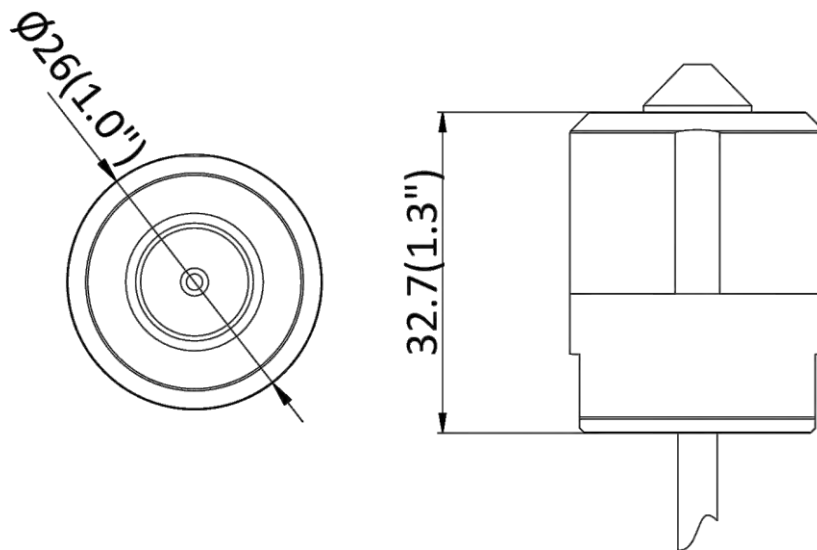

Dimension	Main body: 77.5 mm × 69 mm × 26 mm (3.1" × 2.7" × 1.0") L10: Ø26 mm × 40 mm (Ø1.0" × 1.6") L20: 37 mm × 26 mm × 25 mm (1.5" × 1.0" × 1.0") L30: Ø26 mm × 50 mm (Ø1.0" × 2.0")
Package Dimension	Kit/Main body: 254 mm × 164 mm × 130 mm (10" × 6.5" × 5.1") Camera: 219 mm × 139 mm × 100 mm (8.6" × 5.5" × 3.9")
Weight	Main body: approx. 90 g (0.2 lb.) Camera: approx. 90 g (0.2 lb.)
With Package Weight	Main body: approx. 456 g (1.0 lb.) Package (with 8 m cable): approx. 991 g (2.2 lb.) Package (with 2 m cable): approx. 776 g (1.7 lb.) Camera (with 8 m cable): approx. 676 g (1.5 lb.) Camera (with 2 m cable): approx. 451 g (1.0 lb.)
Storage Conditions	-30 °C to 60 °C (-22 °F to 140 °F). Humidity 95% or less (non-condensing)
Startup and Operating Conditions	-30 °C to 60 °C (-22 °F to 140 °F). Humidity 95% or less (non-condensing)
Language	18 languages: English, Traditional Chinese, Russian, Turkish, Japanese, Korean, Thai, Vietnamese, Estonian, Bulgarian, Hungarian, Czech, Slovak, French, Italian, German, Spanish, Portuguese
General Function	One-key reset, heartbeat, mirror, password protection, privacy mask, rotate, watermark, IP address filter
Length of Lens Cable	2 m (6.6 ft.) and 8 m (26.2 ft.) optional
Approval	
EMC	FCC (47 CFR Part 15, Subpart B); CE-EMC (EN 55032: 2015, EN 61000-3-2:2019, EEN 61000-3-3:2013+A1:2019, EN 50130-4: 2011+A1: 2014); RCM (AS/NZS CISPR 32: 2015); IC (ICES-003: Issue 7); KC (KN 32: 2015, KN 35: 2015)
Safety	UL (UL 62368-1); CB (IEC 62368-1:2014+A11); CE-LVD (EN 62368-1:2014/A11:2017); BIS (IS 13252(Part 1):2010/ IEC 60950-1 : 2005); LOA (IEC/EN 60950-1)
Environment	CE-RoHS (2011/65/EU); WEEE (2012/19/EU); Reach (Regulation (EC) No 1907/2006)

▪ Dimension

L10:

L20:

L30:

Main Body:

Main Body with Bracket:

Unit: mm (inch)

Distributed by