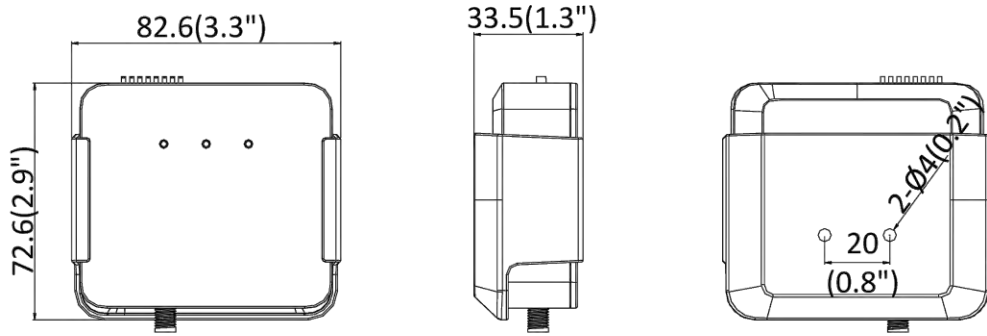

Dimension	Main body: 77.5 mm × 69 mm × 26 mm (3.1" × 2.7" × 1.0") L10: Ø26 mm × 40 mm (Ø1.0" × 1.6") L20: 37 mm × 26 mm × 25 mm (1.5" × 1.0" × 1.0") L30: Ø26 mm × 50 mm (Ø1.0" × 2.0")
Package Dimension	Kit/Main body: 254 mm × 164 mm × 130 mm (10" × 6.5" × 5.1") Camera: 219 mm × 139 mm × 100 mm (8.6" × 5.5" × 3.9")
Weight	Main body: approx. 90 g (0.2 lb.) Camera: approx. 90 g (0.2 lb.)
With Package Weight	Main body: approx. 456 g (1.0 lb.) Package (with 8 m cable): approx. 991 g (2.2 lb.) Package (with 2 m cable): approx. 776 g (1.7 lb.) Camera (with 8 m cable): approx. 676 g (1.5 lb.) Camera (with 2 m cable): approx. 451 g (1.0 lb.)
Storage Conditions	-30 °C to 60 °C (-22 °F to 140 °F). Humidity 95% or less (non-condensing)
Startup and Operating Conditions	-30 °C to 60 °C (-22 °F to 140 °F). Humidity 95% or less (non-condensing)
Language	18 languages: English, Traditional Chinese, Russian, Turkish, Japanese, Korean, Thai, Vietnamese, Estonian, Bulgarian, Hungarian, Czech, Slovak, French, Italian, German, Spanish, Portuguese
General Function	One-key reset, heartbeat, mirror, password protection, privacy mask, rotate, watermark, IP address filter
Length of Lens Cable	2 m (6.6 ft.) and 8 m (26.2 ft.) optional
<b>Approval</b>	
EMC	FCC (47 CFR Part 15, Subpart B); CE-EMC (EN 55032: 2015, EN 61000-3-2:2019, EEN 61000-3-3:2013+A1:2019, EN 50130-4: 2011+A1: 2014); RCM (AS/NZS CISPR 32: 2015); IC (ICES-003: Issue 7); KC (KN 32: 2015, KN 35: 2015)
Safety	UL (UL 62368-1); CB (IEC 62368-1:2014+A11); CE-LVD (EN 62368-1:2014/A11:2017); BIS (IS 13252(Part 1):2010/ IEC 60950-1 : 2005); LOA (IEC/EN 60950-1)
Environment	CE-RoHS (2011/65/EU); WEEE (2012/19/EU); Reach (Regulation (EC) No 1907/2006)

### ▪ Dimension

L10:

L20:

L30:

Main Body:

Main Body with Bracket:

Unit: mm (inch)

Distributed by