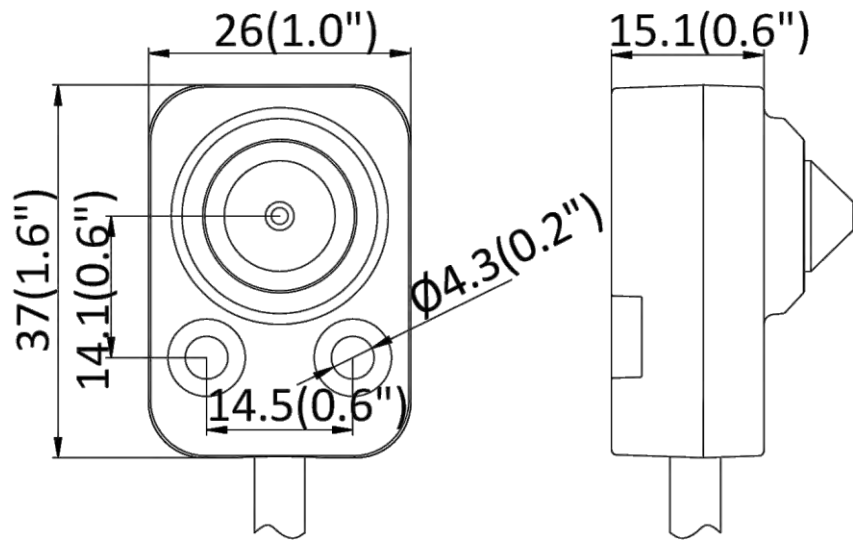

Dimension	Main body: 77.5 mm × 69 mm × 26 mm (3.1" × 2.7" × 1.0") L10: Ø26 mm × 40 mm (Ø1.0" × 1.6") L20: 37 mm × 26 mm × 25 mm (1.5" × 1.0" × 1.0") L30: Ø26 mm × 50 mm (Ø1.0" × 2.0")
Package Dimension	Kit/Main body: 254 mm × 164 mm × 130 mm (10" × 6.5" × 5.1") Camera: 219 mm × 139 mm × 100 mm (8.6" × 5.5" × 3.9")
Weight	Main body: approx. 90 g (0.2 lb.) Camera: approx. 90 g (0.2 lb.)
With Package Weight	Main body: approx. 456 g (1.0 lb.) Package (with 8 m cable): approx. 991 g (2.2 lb.) Package (with 2 m cable): approx. 776 g (1.7 lb.) Camera (with 8 m cable): approx. 676 g (1.5 lb.) Camera (with 2 m cable): approx. 451 g (1.0 lb.)
Storage Conditions	-30 °C to 60 °C (-22 °F to 140 °F). Humidity 95% or less (non-condensing)
Startup and Operating Conditions	-30 °C to 60 °C (-22 °F to 140 °F). Humidity 95% or less (non-condensing)
Language	18 languages: English, Traditional Chinese, Russian, Turkish, Japanese, Korean, Thai, Vietnamese, Estonian, Bulgarian, Hungarian, Czech, Slovak, French, Italian, German, Spanish, Portuguese
General Function	One-key reset, heartbeat, mirror, password protection, privacy mask, rotate, watermark, IP address filter
Length of Lens Cable	2 m (6.6 ft.) and 8 m (26.2 ft.) optional
<b>Approval</b>	
EMC	FCC (47 CFR Part 15, Subpart B); CE-EMC (EN 55032: 2015, EN 61000-3-2:2019, EEN 61000-3-3:2013+A1:2019, EN 50130-4: 2011+A1: 2014); RCM (AS/NZS CISPR 32: 2015); IC (ICES-003: Issue 7); KC (KN 32: 2015, KN 35: 2015)
Safety	UL (UL 62368-1); CB (IEC 62368-1:2014+A11); CE-LVD (EN 62368-1:2014/A11:2017); BIS (IS 13252(Part 1):2010/ IEC 60950-1 : 2005); LOA (IEC/EN 60950-1)
Environment	CE-RoHS (2011/65/EU); WEEE (2012/19/EU); Reach (Regulation (EC) No 1907/2006)

### ▪ Available Model

DS-2CD6425G1-10(3.7mm) 2/8 m

DS-2CD6425G1-20(2.8/3.7 mm) 2/8 m

DS-2CD6425G1-30(2.8/4 mm) 2/8 m

DS-2CD6425G1-C1

### ▪ Dimension

L10:

L20:

L30:

Main Body:

Main Body with Bracket:

Unit: mm (inch)

Distributed by