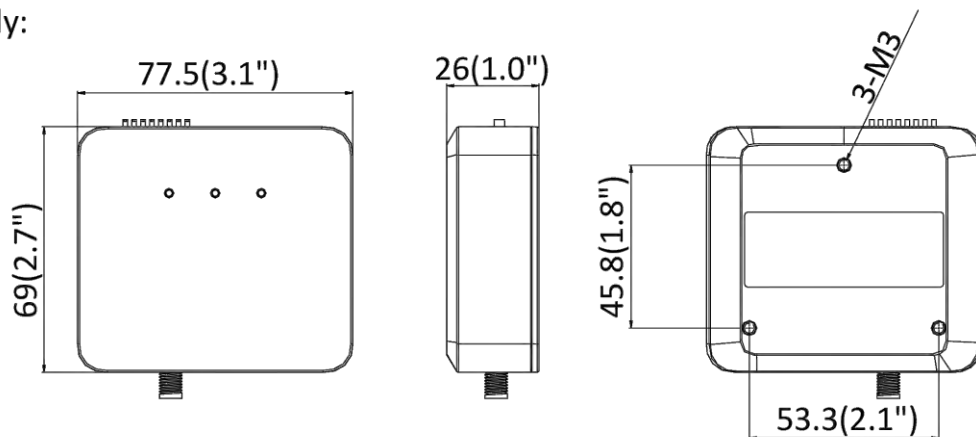

Dimension	Main body: 77.5 mm × 69 mm × 26 mm (3.1" × 2.7" × 1.0") L10: Ø26 mm × 40 mm (Ø1.0" × 1.6") L20: 37 mm × 26 mm × 25 mm (1.5" × 1.0" × 1.0") L30: Ø26 mm × 50 mm (Ø1.0" × 2.0")
Package Dimension	Kit/Main body: 254 mm × 164 mm × 130 mm (10" × 6.5" × 5.1") Camera: 219 mm × 139 mm × 100 mm (8.6" × 5.5" × 3.9")
Weight	Main body: approx. 90 g (0.2 lb.) Camera: approx. 90 g (0.2 lb.)
With Package Weight	Main body: approx. 456 g (1.0 lb.) Package (with 8 m cable): approx. 991 g (2.2 lb.) Package (with 2 m cable): approx. 776 g (1.7 lb.) Camera (with 8 m cable): approx. 676 g (1.5 lb.) Camera (with 2 m cable): approx. 451 g (1.0 lb.)
Storage Conditions	-30 °C to 60 °C (-22 °F to 140 °F). Humidity 95% or less (non-condensing)
Startup and Operating Conditions	-30 °C to 60 °C (-22 °F to 140 °F). Humidity 95% or less (non-condensing)
Language	18 languages: English, Traditional Chinese, Russian, Turkish, Japanese, Korean, Thai, Vietnamese, Estonian, Bulgarian, Hungarian, Czech, Slovak, French, Italian, German, Spanish, Portuguese
General Function	One-key reset, heartbeat, mirror, password protection, privacy mask, rotate, watermark, IP address filter
Length of Lens Cable	2 m (6.6 ft.) and 8 m (26.2 ft.) optional
<b>Approval</b>	
EMC	FCC (47 CFR Part 15, Subpart B); CE-EMC (EN 55032: 2015, EN 61000-3-2:2019, EEN 61000-3-3:2013+A1:2019, EN 50130-4: 2011+A1: 2014); RCM (AS/NZS CISPR 32: 2015); IC (ICES-003: Issue 7); KC (KN 32: 2015, KN 35: 2015)
Safety	UL (UL 62368-1); CB (IEC 62368-1:2014+A11); CE-LVD (EN 62368-1:2014/A11:2017); BIS (IS 13252(Part 1):2010/ IEC 60950-1 : 2005); LOA (IEC/EN 60950-1)
Environment	CE-RoHS (2011/65/EU); WEEE (2012/19/EU); Reach (Regulation (EC) No 1907/2006)

### ▪ Dimension

L10:

L20:

L30:

Main Body:

Main Body with Bracket:

Unit: mm (inch)

Distributed by