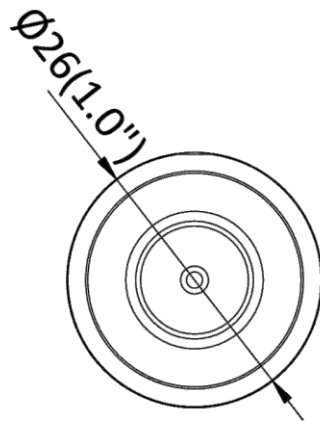

Dimension	Main body: 77.5 mm × 69 mm × 26 mm (3.1" × 2.7" × 1.0") L10: Ø26 mm × 40 mm (Ø1.0" × 1.6") L20: 37 mm × 26 mm × 25 mm (1.5" × 1.0" × 1.0") L30: Ø26 mm × 50 mm (Ø1.0" × 2.0")
Package Dimension	Kit/Main body: 254 mm × 164 mm × 130 mm (10" × 6.5" × 5.1") Camera: 219 mm × 139 mm × 100 mm (8.6" × 5.5" × 3.9")
Weight	Main body: approx. 90 g (0.2 lb.) Camera: approx. 90 g (0.2 lb.)
With Package Weight	Main body: approx. 456 g (1.0 lb.) Package (with 8 m cable): approx. 991 g (2.2 lb.) Package (with 2 m cable): approx. 776 g (1.7 lb.) Camera (with 8 m cable): approx. 676 g (1.5 lb.) Camera (with 2 m cable): approx. 451 g (1.0 lb.)
Storage Conditions	-30 °C to 60 °C (-22 °F to 140 °F). Humidity 95% or less (non-condensing)
Startup and Operating Conditions	-30 °C to 60 °C (-22 °F to 140 °F). Humidity 95% or less (non-condensing)
Language	18 languages: English, Traditional Chinese, Russian, Turkish, Japanese, Korean, Thai, Vietnamese, Estonian, Bulgarian, Hungarian, Czech, Slovak, French, Italian, German, Spanish, Portuguese
General Function	One-key reset, heartbeat, mirror, password protection, privacy mask, rotate, watermark, IP address filter
Length of Lens Cable	2 m (6.6 ft.) and 8 m (26.2 ft.) optional
<b>Approval</b>	
EMC	FCC (47 CFR Part 15, Subpart B); CE-EMC (EN 55032: 2015, EN 61000-3-2:2019, EEN 61000-3-3:2013+A1:2019, EN 50130-4: 2011+A1: 2014); RCM (AS/NZS CISPR 32: 2015); IC (ICES-003: Issue 7); KC (KN 32: 2015, KN 35: 2015)
Safety	UL (UL 62368-1); CB (IEC 62368-1:2014+A11); CE-LVD (EN 62368-1:2014/A11:2017); BIS (IS 13252(Part 1):2010/ IEC 60950-1 : 2005); LOA (IEC/EN 60950-1)
Environment	CE-RoHS (2011/65/EU); WEEE (2012/19/EU); Reach (Regulation (EC) No 1907/2006)

### ▪ Available Model

DS-2CD6425G1-10(3.7mm) 2/8 m

DS-2CD6425G1-20(2.8/3.7 mm) 2/8 m

DS-2CD6425G1-30(2.8/4 mm) 2/8 m

DS-2CD6425G1-C1

### ▪ Dimension

L10:

L20:

L30:

Main Body:

Main Body with Bracket:

Unit: mm (inch)

Distributed by