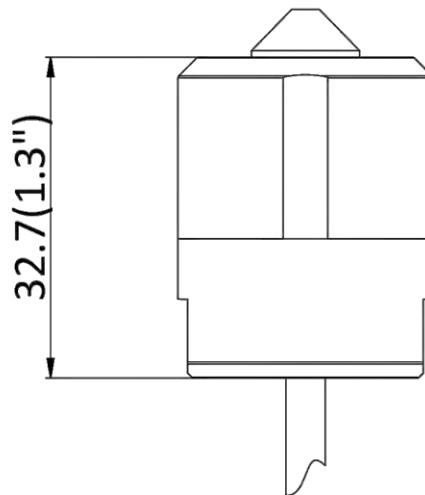

Dimension	Main body: 77.5 mm × 69 mm × 26 mm (3.1" × 2.7" × 1.0") L10: Ø26 mm × 40 mm (Ø1.0" × 1.6") L20: 37 mm × 26 mm × 25 mm (1.5" × 1.0" × 1.0") L30: Ø26 mm × 50 mm (Ø1.0" × 2.0")
Package Dimension	Kit/Main body: 254 mm × 164 mm × 130 mm (10" × 6.5" × 5.1") Camera: 219 mm × 139 mm × 100 mm (8.6" × 5.5" × 3.9")
Weight	Main body: approx. 90 g (0.2 lb.) Camera: approx. 90 g (0.2 lb.)
With Package Weight	Main body: approx. 456 g (1.0 lb.) Package (with 8 m cable): approx. 991 g (2.2 lb.) Package (with 2 m cable): approx. 776 g (1.7 lb.) Camera (with 8 m cable): approx. 676 g (1.5 lb.) Camera (with 2 m cable): approx. 451 g (1.0 lb.)
Storage Conditions	-30 °C to 60 °C (-22 °F to 140 °F). Humidity 95% or less (non-condensing)
Startup and Operating Conditions	-30 °C to 60 °C (-22 °F to 140 °F). Humidity 95% or less (non-condensing)
Language	18 languages: English, Traditional Chinese, Russian, Turkish, Japanese, Korean, Thai, Vietnamese, Estonian, Bulgarian, Hungarian, Czech, Slovak, French, Italian, German, Spanish, Portuguese
General Function	One-key reset, heartbeat, mirror, password protection, privacy mask, rotate, watermark, IP address filter
Length of Lens Cable	2 m (6.6 ft.) and 8 m (26.2 ft.) optional
<b>Approval</b>	
EMC	FCC (47 CFR Part 15, Subpart B); CE-EMC (EN 55032: 2015, EN 61000-3-2:2019, EEN 61000-3-3:2013+A1:2019, EN 50130-4: 2011+A1: 2014); RCM (AS/NZS CISPR 32: 2015); IC (ICES-003: Issue 7); KC (KN 32: 2015, KN 35: 2015)
Safety	UL (UL 62368-1); CB (IEC 62368-1:2014+A11); CE-LVD (EN 62368-1:2014/A11:2017); BIS (IS 13252(Part 1):2010/ IEC 60950-1 : 2005); LOA (IEC/EN 60950-1)
Environment	CE-RoHS (2011/65/EU); WEEE (2012/19/EU); Reach (Regulation (EC) No 1907/2006)

### ▪ Dimension

L10:

L20:

L30:

Main Body:

Main Body with Bracket:

Unit: mm (inch)

Distributed by