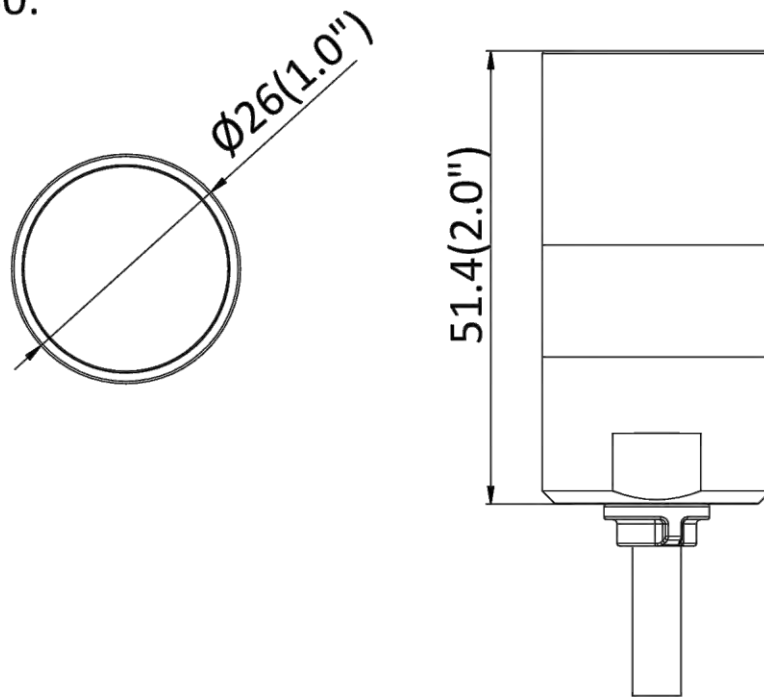

Dimension	Main body: 77.5 mm × 69 mm × 26 mm (3.1" × 2.7" × 1.0") L10: Ø26 mm × 40 mm (Ø1.0" × 1.6") L20: 37 mm × 26 mm × 25 mm (1.5" × 1.0" × 1.0") L30: Ø26 mm × 50 mm (Ø1.0" × 2.0")
Package Dimension	Kit/Main body: 254 mm × 164 mm × 130 mm (10" × 6.5" × 5.1") Camera: 219 mm × 139 mm × 100 mm (8.6" × 5.5" × 3.9")
Weight	Main body: approx. 90 g (0.2 lb.) Camera: approx. 90 g (0.2 lb.)
With Package Weight	Main body: approx. 456 g (1.0 lb.) Package (with 8 m cable): approx. 991 g (2.2 lb.) Package (with 2 m cable): approx. 776 g (1.7 lb.) Camera (with 8 m cable): approx. 676 g (1.5 lb.) Camera (with 2 m cable): approx. 451 g (1.0 lb.)
Storage Conditions	-30 °C to 60 °C (-22 °F to 140 °F). Humidity 95% or less (non-condensing)
Startup and Operating Conditions	-30 °C to 60 °C (-22 °F to 140 °F). Humidity 95% or less (non-condensing)
Language	18 languages: English, Traditional Chinese, Russian, Turkish, Japanese, Korean, Thai, Vietnamese, Estonian, Bulgarian, Hungarian, Czech, Slovak, French, Italian, German, Spanish, Portuguese
General Function	One-key reset, heartbeat, mirror, password protection, privacy mask, rotate, watermark, IP address filter
Length of Lens Cable	2 m (6.6 ft.) and 8 m (26.2 ft.) optional
<b>Approval</b>	
EMC	FCC (47 CFR Part 15, Subpart B); CE-EMC (EN 55032: 2015, EN 61000-3-2:2019, EEN 61000-3-3:2013+A1:2019, EN 50130-4: 2011+A1: 2014); RCM (AS/NZS CISPR 32: 2015); IC (ICES-003: Issue 7); KC (KN 32: 2015, KN 35: 2015)
Safety	UL (UL 62368-1); CB (IEC 62368-1:2014+A11); CE-LVD (EN 62368-1:2014/A11:2017); BIS (IS 13252(Part 1):2010/ IEC 60950-1 : 2005); LOA (IEC/EN 60950-1)
Environment	CE-RoHS (2011/65/EU); WEEE (2012/19/EU); Reach (Regulation (EC) No 1907/2006)

### ▪ Dimension

L10:

L20:

L30:

Main Body:

Main Body with Bracket:

Unit: mm (inch)

Distributed by