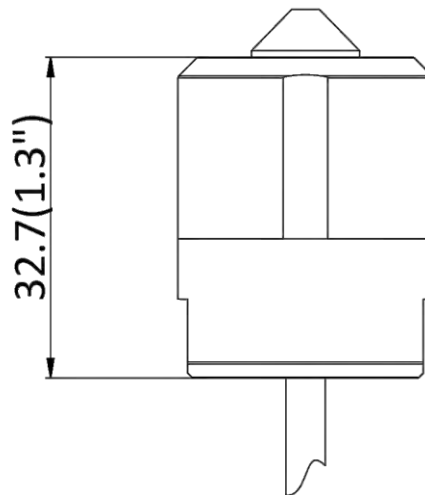

Dimension	Main body: 77.5 mm × 69 mm × 26 mm (3.1" × 2.7" × 1.0") L10: Ø26 mm × 40 mm (Ø1.0" × 1.6") L20: 37 mm × 26 mm × 25 mm (1.5" × 1.0" × 1.0") L30: Ø26 mm × 50 mm (Ø1.0" × 2.0")
Package Dimension	Kit/Main body: 254 mm × 164 mm × 130 mm (10" × 6.5" × 5.1") Camera: 219 mm × 139 mm × 100 mm (8.6" × 5.5" × 3.9")
Weight	Main body: approx. 90 g (0.2 lb.) Camera: approx. 90 g (0.2 lb.)
With Package Weight	Main body: approx. 456 g (1.0 lb.) Package (with 8 m cable): approx. 991 g (2.2 lb.) Package (with 2 m cable): approx. 776 g (1.7 lb.) Camera (with 8 m cable): approx. 676 g (1.5 lb.) Camera (with 2 m cable): approx. 451 g (1.0 lb.)
Storage Conditions	-30 °C to 60 °C (-22 °F to 140 °F). Humidity 95% or less (non-condensing)
Startup and Operating Conditions	-30 °C to 60 °C (-22 °F to 140 °F). Humidity 95% or less (non-condensing)
Language	18 languages: English, Traditional Chinese, Russian, Turkish, Japanese, Korean, Thai, Vietnamese, Estonian, Bulgarian, Hungarian, Czech, Slovak, French, Italian, German, Spanish, Portuguese
General Function	One-key reset, heartbeat, mirror, password protection, privacy mask, rotate, watermark, IP address filter
Length of Lens Cable	2 m (6.6 ft.) and 8 m (26.2 ft.) optional
Approval	
EMC	FCC (47 CFR Part 15, Subpart B); CE-EMC (EN 55032: 2015, EN 61000-3-2:2019, EEN 61000-3-3:2013+A1:2019, EN 50130-4: 2011+A1: 2014); RCM (AS/NZS CISPR 32: 2015); IC (ICES-003: Issue 7); KC (KN 32: 2015, KN 35: 2015)
Safety	UL (UL 62368-1); CB (IEC 62368-1:2014+A11); CE-LVD (EN 62368-1:2014/A11:2017); BIS (IS 13252(Part 1):2010/ IEC 60950-1 : 2005); LOA (IEC/EN 60950-1)
Environment	CE-RoHS (2011/65/EU); WEEE (2012/19/EU); Reach (Regulation (EC) No 1907/2006)

▪ Dimension

L10:

L20:

L30:

Main Body:

Main Body with Bracket:

Unit: mm (inch)

Distributed by