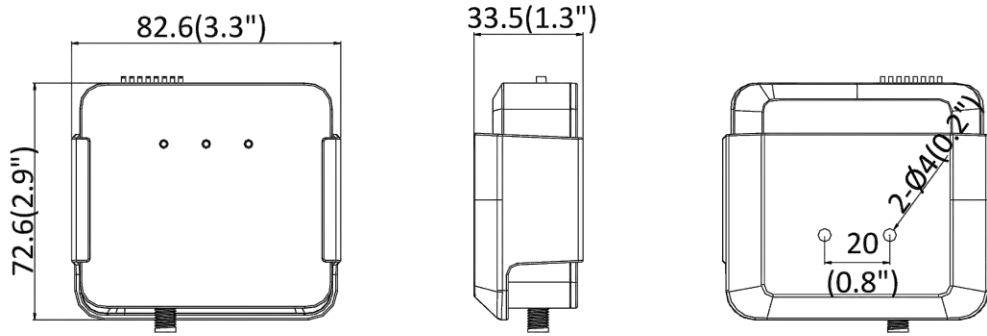

Dimension	Main body: 77.5 mm × 69 mm × 26 mm (3.1" × 2.7" × 1.0") L10: Ø26 mm × 40 mm (Ø1.0" × 1.6") L20: 37 mm × 26 mm × 25 mm (1.5" × 1.0" × 1.0") L30: Ø26 mm × 50 mm (Ø1.0" × 2.0")
Package Dimension	Kit/Main body: 254 mm × 164 mm × 130 mm (10" × 6.5" × 5.1") Camera: 219 mm × 139 mm × 100 mm (8.6" × 5.5" × 3.9")
Weight	Main body: approx. 90 g (0.2 lb.) Camera: approx. 90 g (0.2 lb.)
With Package Weight	Main body: approx. 456 g (1.0 lb.) Package (with 8 m cable): approx. 991 g (2.2 lb.) Package (with 2 m cable): approx. 776 g (1.7 lb.) Camera (with 8 m cable): approx. 676 g (1.5 lb.) Camera (with 2 m cable): approx. 451 g (1.0 lb.)
Storage Conditions	-30 °C to 60 °C (-22 °F to 140 °F). Humidity 95% or less (non-condensing)
Startup and Operating Conditions	-30 °C to 60 °C (-22 °F to 140 °F). Humidity 95% or less (non-condensing)
Language	18 languages: English, Traditional Chinese, Russian, Turkish, Japanese, Korean, Thai, Vietnamese, Estonian, Bulgarian, Hungarian, Czech, Slovak, French, Italian, German, Spanish, Portuguese
General Function	One-key reset, heartbeat, mirror, password protection, privacy mask, rotate, watermark, IP address filter
Length of Lens Cable	2 m (6.6 ft.) and 8 m (26.2 ft.) optional
Approval	
EMC	FCC (47 CFR Part 15, Subpart B); CE-EMC (EN 55032: 2015, EN 61000-3-2:2019, EEN 61000-3-3:2013+A1:2019, EN 50130-4: 2011+A1: 2014); RCM (AS/NZS CISPR 32: 2015); IC (ICES-003: Issue 7); KC (KN 32: 2015, KN 35: 2015)
Safety	UL (UL 62368-1); CB (IEC 62368-1:2014+A11); CE-LVD (EN 62368-1:2014/A11:2017); BIS (IS 13252(Part 1):2010/ IEC 60950-1 : 2005); LOA (IEC/EN 60950-1)
Environment	CE-RoHS (2011/65/EU); WEEE (2012/19/EU); Reach (Regulation (EC) No 1907/2006)

▪ Dimension

L10:

L20:

L30:

Main Body:

Main Body with Bracket:

Unit: mm (inch)

Distributed by