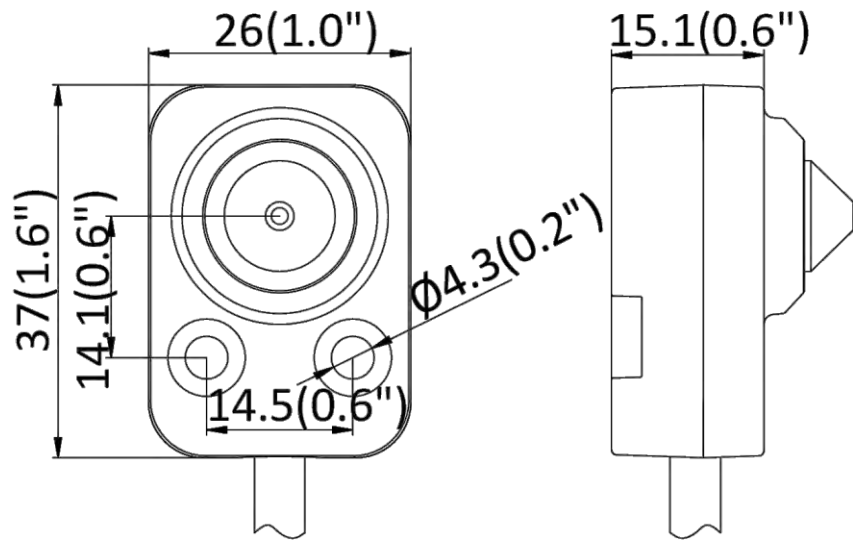

Dimension	Main body: 77.5 mm × 69 mm × 26 mm (3.1" × 2.7" × 1.0") L10: Ø26 mm × 40 mm (Ø1.0" × 1.6") L20: 37 mm × 26 mm × 25 mm (1.5" × 1.0" × 1.0") L30: Ø26 mm × 50 mm (Ø1.0" × 2.0")
Package Dimension	Kit/Main body: 254 mm × 164 mm × 130 mm (10" × 6.5" × 5.1") Camera: 219 mm × 139 mm × 100 mm (8.6" × 5.5" × 3.9")
Weight	Main body: approx. 90 g (0.2 lb.) Camera: approx. 90 g (0.2 lb.)
With Package Weight	Main body: approx. 456 g (1.0 lb.) Package (with 8 m cable): approx. 991 g (2.2 lb.) Package (with 2 m cable): approx. 776 g (1.7 lb.) Camera (with 8 m cable): approx. 676 g (1.5 lb.) Camera (with 2 m cable): approx. 451 g (1.0 lb.)
Storage Conditions	-30 °C to 60 °C (-22 °F to 140 °F). Humidity 95% or less (non-condensing)
Startup and Operating Conditions	-30 °C to 60 °C (-22 °F to 140 °F). Humidity 95% or less (non-condensing)
Language	18 languages: English, Traditional Chinese, Russian, Turkish, Japanese, Korean, Thai, Vietnamese, Estonian, Bulgarian, Hungarian, Czech, Slovak, French, Italian, German, Spanish, Portuguese
General Function	One-key reset, heartbeat, mirror, password protection, privacy mask, rotate, watermark, IP address filter
Length of Lens Cable	2 m (6.6 ft.) and 8 m (26.2 ft.) optional
Approval	
EMC	FCC (47 CFR Part 15, Subpart B); CE-EMC (EN 55032: 2015, EN 61000-3-2:2019, EEN 61000-3-3:2013+A1:2019, EN 50130-4: 2011+A1: 2014); RCM (AS/NZS CISPR 32: 2015); IC (ICES-003: Issue 7); KC (KN 32: 2015, KN 35: 2015)
Safety	UL (UL 62368-1); CB (IEC 62368-1:2014+A11); CE-LVD (EN 62368-1:2014/A11:2017); BIS (IS 13252(Part 1):2010/ IEC 60950-1 : 2005); LOA (IEC/EN 60950-1)
Environment	CE-RoHS (2011/65/EU); WEEE (2012/19/EU); Reach (Regulation (EC) No 1907/2006)

▪ Dimension

L10:

L20:

L30:

Main Body:

Main Body with Bracket:

Unit: mm (inch)

Distributed by