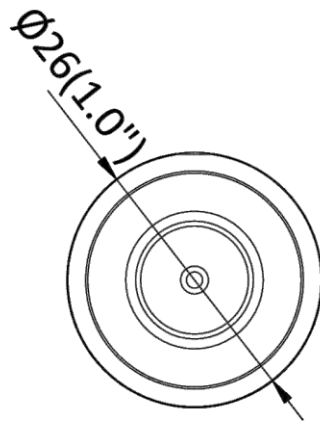

Dimension	Main body: 77.5 mm × 69 mm × 26 mm (3.1" × 2.7" × 1.0") L10: Ø26 mm × 40 mm (Ø1.0" × 1.6") L20: 37 mm × 26 mm × 25 mm (1.5" × 1.0" × 1.0") L30: Ø26 mm × 50 mm (Ø1.0" × 2.0")
Package Dimension	Kit/Main body: 254 mm × 164 mm × 130 mm (10" × 6.5" × 5.1") Camera: 219 mm × 139 mm × 100 mm (8.6" × 5.5" × 3.9")
Weight	Main body: approx. 90 g (0.2 lb.) Camera: approx. 90 g (0.2 lb.)
With Package Weight	Main body: approx. 456 g (1.0 lb.) Package (with 8 m cable): approx. 991 g (2.2 lb.) Package (with 2 m cable): approx. 776 g (1.7 lb.) Camera (with 8 m cable): approx. 676 g (1.5 lb.) Camera (with 2 m cable): approx. 451 g (1.0 lb.)
Storage Conditions	-30 °C to 60 °C (-22 °F to 140 °F). Humidity 95% or less (non-condensing)
Startup and Operating Conditions	-30 °C to 60 °C (-22 °F to 140 °F). Humidity 95% or less (non-condensing)
Language	18 languages: English, Traditional Chinese, Russian, Turkish, Japanese, Korean, Thai, Vietnamese, Estonian, Bulgarian, Hungarian, Czech, Slovak, French, Italian, German, Spanish, Portuguese
General Function	One-key reset, heartbeat, mirror, password protection, privacy mask, rotate, watermark, IP address filter
Length of Lens Cable	2 m (6.6 ft.) and 8 m (26.2 ft.) optional
Approval	
EMC	FCC (47 CFR Part 15, Subpart B); CE-EMC (EN 55032: 2015, EN 61000-3-2:2019, EEN 61000-3-3:2013+A1:2019, EN 50130-4: 2011+A1: 2014); RCM (AS/NZS CISPR 32: 2015); IC (ICES-003: Issue 7); KC (KN 32: 2015, KN 35: 2015)
Safety	UL (UL 62368-1); CB (IEC 62368-1:2014+A11); CE-LVD (EN 62368-1:2014/A11:2017); BIS (IS 13252(Part 1):2010/ IEC 60950-1 : 2005); LOA (IEC/EN 60950-1)
Environment	CE-RoHS (2011/65/EU); WEEE (2012/19/EU); Reach (Regulation (EC) No 1907/2006)

▪ Dimension

L10:

L20:

L30:

Main Body:

Main Body with Bracket:

Unit: mm (inch)

Distributed by