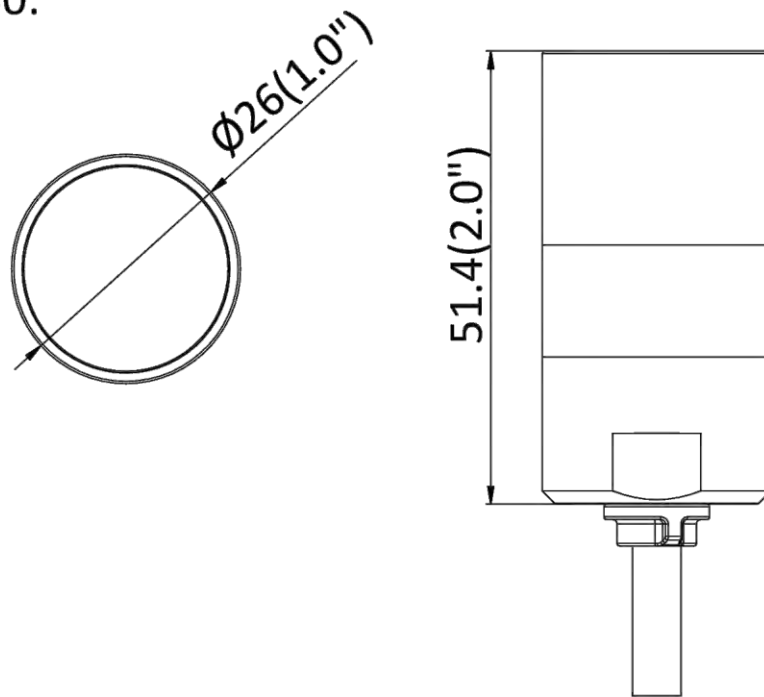

Dimension	Main body: 77.5 mm × 69 mm × 26 mm (3.1" × 2.7" × 1.0") L10: Ø26 mm × 40 mm (Ø1.0" × 1.6") L20: 37 mm × 26 mm × 25 mm (1.5" × 1.0" × 1.0") L30: Ø26 mm × 50 mm (Ø1.0" × 2.0")
Package Dimension	Kit/Main body: 254 mm × 164 mm × 130 mm (10" × 6.5" × 5.1") Camera: 219 mm × 139 mm × 100 mm (8.6" × 5.5" × 3.9")
Weight	Main body: approx. 90 g (0.2 lb.) Camera: approx. 90 g (0.2 lb.)
With Package Weight	Main body: approx. 456 g (1.0 lb.) Package (with 8 m cable): approx. 991 g (2.2 lb.) Package (with 2 m cable): approx. 776 g (1.7 lb.) Camera (with 8 m cable): approx. 676 g (1.5 lb.) Camera (with 2 m cable): approx. 451 g (1.0 lb.)
Storage Conditions	-30 °C to 60 °C (-22 °F to 140 °F). Humidity 95% or less (non-condensing)
Startup and Operating Conditions	-30 °C to 60 °C (-22 °F to 140 °F). Humidity 95% or less (non-condensing)
Language	18 languages: English, Traditional Chinese, Russian, Turkish, Japanese, Korean, Thai, Vietnamese, Estonian, Bulgarian, Hungarian, Czech, Slovak, French, Italian, German, Spanish, Portuguese
General Function	One-key reset, heartbeat, mirror, password protection, privacy mask, rotate, watermark, IP address filter
Length of Lens Cable	2 m (6.6 ft.) and 8 m (26.2 ft.) optional
Approval	
EMC	FCC (47 CFR Part 15, Subpart B); CE-EMC (EN 55032: 2015, EN 61000-3-2:2019, EEN 61000-3-3:2013+A1:2019, EN 50130-4: 2011+A1: 2014); RCM (AS/NZS CISPR 32: 2015); IC (ICES-003: Issue 7); KC (KN 32: 2015, KN 35: 2015)
Safety	UL (UL 62368-1); CB (IEC 62368-1:2014+A11); CE-LVD (EN 62368-1:2014/A11:2017); BIS (IS 13252(Part 1):2010/ IEC 60950-1 : 2005); LOA (IEC/EN 60950-1)
Environment	CE-RoHS (2011/65/EU); WEEE (2012/19/EU); Reach (Regulation (EC) No 1907/2006)

▪ Dimension

L10:

L20:

L30:

Main Body:

Main Body with Bracket:

Unit: mm (inch)

Distributed by