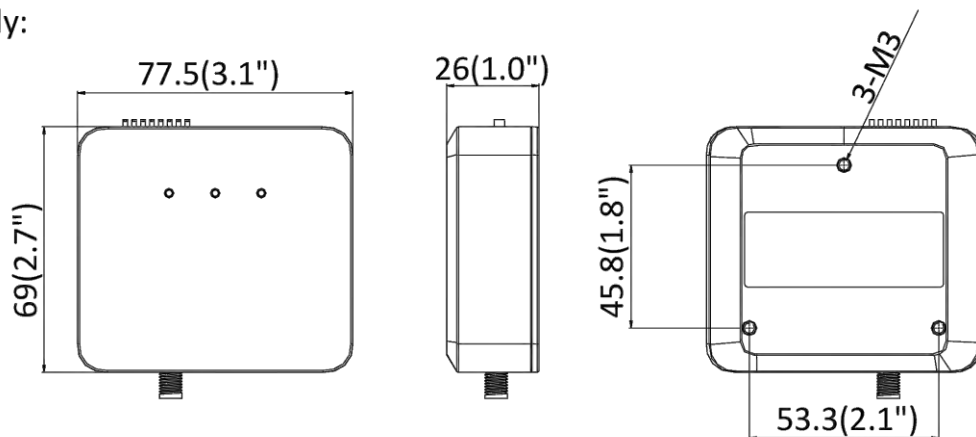

Dimension	Main body: 77.5 mm × 69 mm × 26 mm (3.1" × 2.7" × 1.0") L10: Ø26 mm × 40 mm (Ø1.0" × 1.6") L20: 37 mm × 26 mm × 25 mm (1.5" × 1.0" × 1.0") L30: Ø26 mm × 50 mm (Ø1.0" × 2.0")
Package Dimension	Kit/Main body: 254 mm × 164 mm × 130 mm (10" × 6.5" × 5.1") Camera: 219 mm × 139 mm × 100 mm (8.6" × 5.5" × 3.9")
Weight	Main body: approx. 90 g (0.2 lb.) Camera: approx. 90 g (0.2 lb.)
With Package Weight	Main body: approx. 456 g (1.0 lb.) Package (with 8 m cable): approx. 991 g (2.2 lb.) Package (with 2 m cable): approx. 776 g (1.7 lb.) Camera (with 8 m cable): approx. 676 g (1.5 lb.) Camera (with 2 m cable): approx. 451 g (1.0 lb.)
Storage Conditions	-30 °C to 60 °C (-22 °F to 140 °F). Humidity 95% or less (non-condensing)
Startup and Operating Conditions	-30 °C to 60 °C (-22 °F to 140 °F). Humidity 95% or less (non-condensing)
Language	18 languages: English, Traditional Chinese, Russian, Turkish, Japanese, Korean, Thai, Vietnamese, Estonian, Bulgarian, Hungarian, Czech, Slovak, French, Italian, German, Spanish, Portuguese
General Function	One-key reset, heartbeat, mirror, password protection, privacy mask, rotate, watermark, IP address filter
Length of Lens Cable	2 m (6.6 ft.) and 8 m (26.2 ft.) optional
Approval	
EMC	FCC (47 CFR Part 15, Subpart B); CE-EMC (EN 55032: 2015, EN 61000-3-2:2019, EEN 61000-3-3:2013+A1:2019, EN 50130-4: 2011+A1: 2014); RCM (AS/NZS CISPR 32: 2015); IC (ICES-003: Issue 7); KC (KN 32: 2015, KN 35: 2015)
Safety	UL (UL 62368-1); CB (IEC 62368-1:2014+A11); CE-LVD (EN 62368-1:2014/A11:2017); BIS (IS 13252(Part 1):2010/ IEC 60950-1 : 2005); LOA (IEC/EN 60950-1)
Environment	CE-RoHS (2011/65/EU); WEEE (2012/19/EU); Reach (Regulation (EC) No 1907/2006)

▪ Dimension

L10:

L20:

L30:

Main Body:

Main Body with Bracket:

Unit: mm (inch)

Distributed by