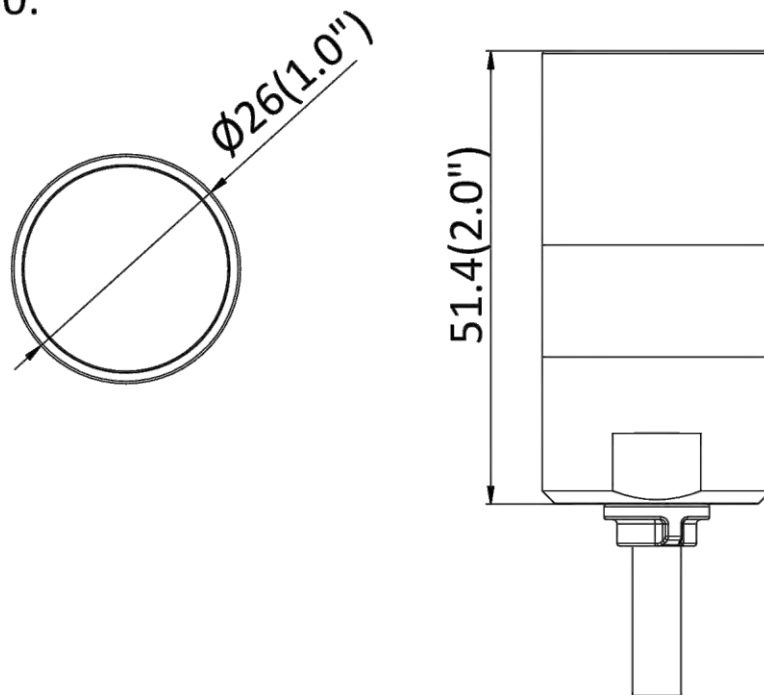

Dimension	Main body: 77.5 mm × 69 mm × 26 mm (3.1" × 2.7" × 1.0") L10: Ø26 mm × 40 mm (Ø1.0" × 1.6") L20: 37 mm × 26 mm × 25 mm (1.5" × 1.0" × 1.0") L30: Ø26 mm × 50 mm (Ø1.0" × 2.0")
Package Dimension	Kit/Main body: 254 mm × 164 mm × 130 mm (10" × 6.5" × 5.1") Camera: 219 mm × 139 mm × 100 mm (8.6" × 5.5" × 3.9")
Weight	Main body: approx. 90 g (0.2 lb.) Camera: approx. 90 g (0.2 lb.)
With Package Weight	Main body: approx. 456 g (1.0 lb.) Package (with 8 m cable): approx. 991 g (2.2 lb.) Package (with 2 m cable): approx. 776 g (1.7 lb.) Camera (with 8 m cable): approx. 676 g (1.5 lb.) Camera (with 2 m cable): approx. 451 g (1.0 lb.)
Storage Conditions	-30 °C to 60 °C (-22 °F to 140 °F). Humidity 95% or less (non-condensing)
Startup and Operating Conditions	-30 °C to 60 °C (-22 °F to 140 °F). Humidity 95% or less (non-condensing)
Language	18 languages: English, Traditional Chinese, Russian, Turkish, Japanese, Korean, Thai, Vietnamese, Estonian, Bulgarian, Hungarian, Czech, Slovak, French, Italian, German, Spanish, Portuguese
General Function	One-key reset, heartbeat, mirror, password protection, privacy mask, rotate, watermark, IP address filter
Length of Lens Cable	2 m (6.6 ft.) and 8 m (26.2 ft.) optional
Approval	
EMC	FCC (47 CFR Part 15, Subpart B); CE-EMC (EN 55032: 2015, EN 61000-3-2:2019, EEN 61000-3-3:2013+A1:2019, EN 50130-4: 2011+A1: 2014); RCM (AS/NZS CISPR 32: 2015); IC (ICES-003: Issue 7); KC (KN 32: 2015, KN 35: 2015)
Safety	UL (UL 62368-1); CB (IEC 62368-1:2014+A11); CE-LVD (EN 62368-1:2014/A11:2017); BIS (IS 13252(Part 1):2010/ IEC 60950-1 : 2005); LOA (IEC/EN 60950-1)
Environment	CE-RoHS (2011/65/EU); WEEE (2012/19/EU); Reach (Regulation (EC) No 1907/2006)

▪ Dimension

L10:

L20:

L30:

Main Body:

Main Body with Bracket:

Unit: mm (inch)

Distributed by