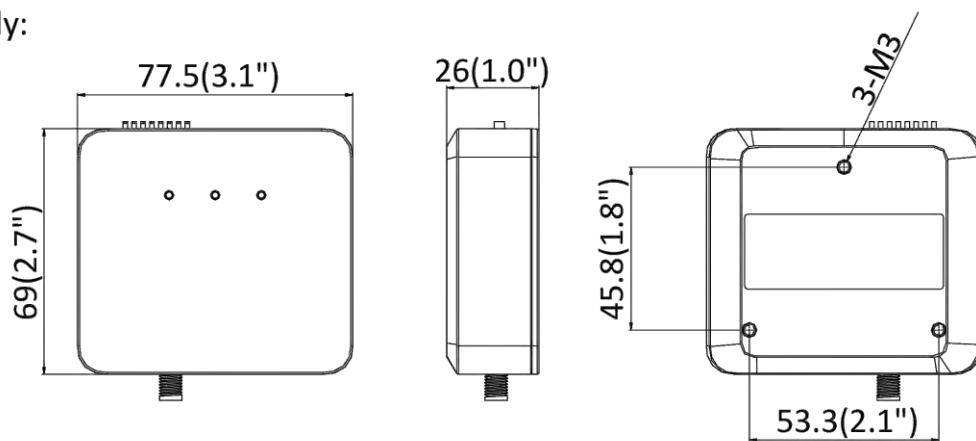

▪ Dimension

L30:

Main Body:

Main Body with Bracket:

Distributed by

**HIKVISION®****Headquarters**

No.555 Qianmo Road, Binjiang District,  
Hangzhou 310051, China  
T +86-571-8807-5998  
overseasbusiness@hikvision.com