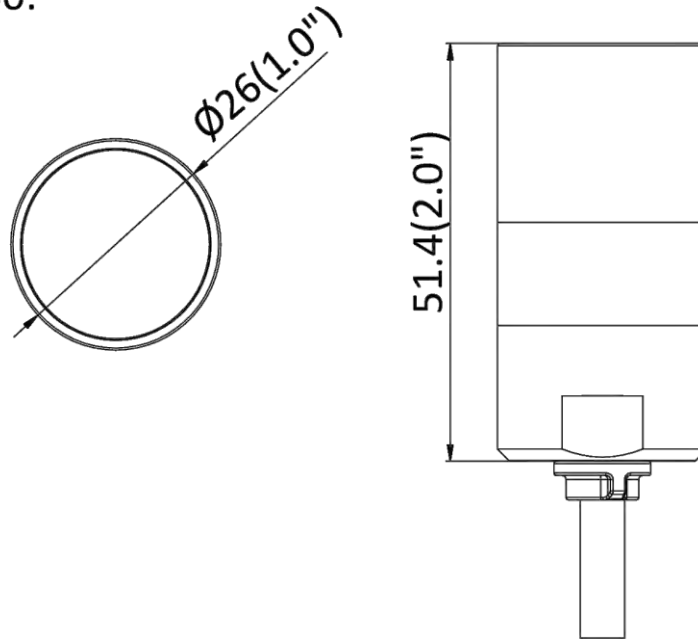

▪ Dimension

L30:

Main Body:

Main Body with Bracket:

Distributed by

**HIKVISION®****Headquarters**

No.555 Qianmo Road, Binjiang District,  
Hangzhou 310051, China  
T +86-571-8807-5998  
overseasbusiness@hikvision.com