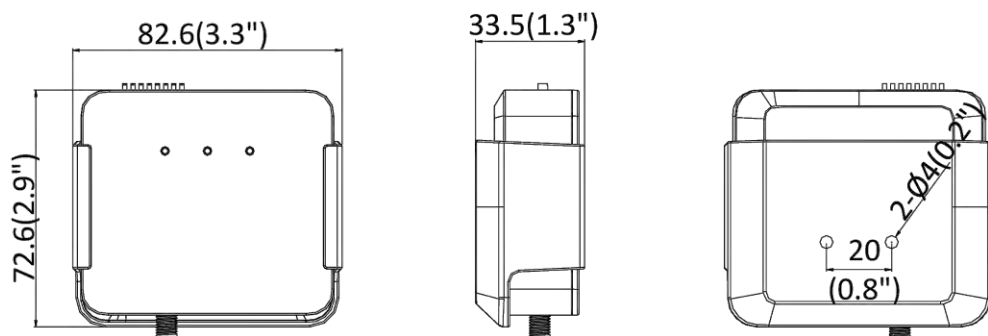

▪ Dimension

L30:

Main Body:

Main Body with Bracket:

Distributed by

**HIKVISION®****Headquarters**

No.555 Qianmo Road, Binjiang District,  
Hangzhou 310051, China  
T +86-571-8807-5998  
overseasbusiness@hikvision.com