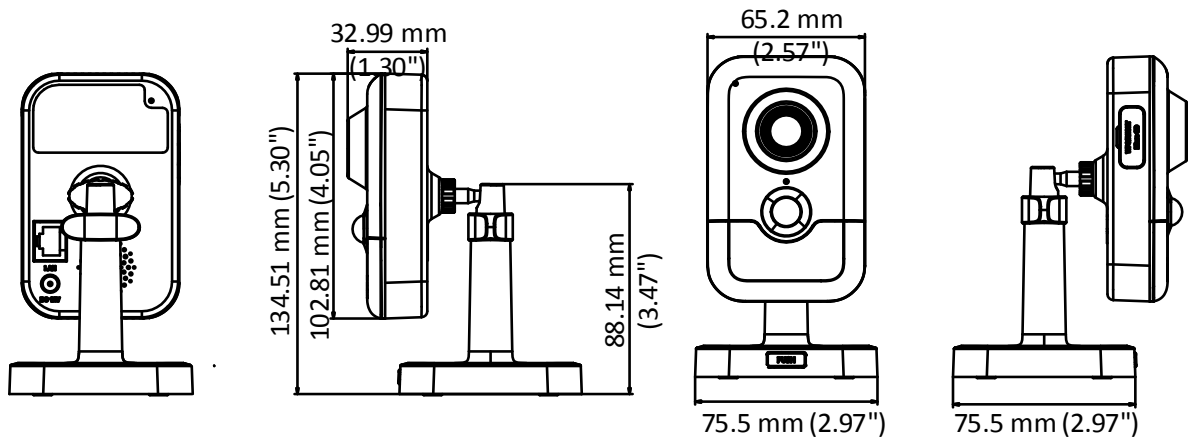

Dimension

Distributed by

HIKVISION

Headquarters

No.555 Qianmo Road, Binjiang District,
Hangzhou 310051, China
T +86-571-8807-5998
overseasbusiness@hikvision.com

Hikvision USA
T +1-909-895-0400
sales.usa@hikvision.com

Hikvision Australia
T +61-2-8599-4233
salesau@hikvision.com

Hikvision India
T +91-22-28469900
sales@pramahikvision.com

Hikvision Canada
T +1-866-200-6690
sales.canada@hikvision.com

Hikvision Thailand
T +662-275-9949
sales.thailand@hikvision.com

Hikvision Europe
T +31-23-5542770
sales.eu@hikvision.com

Hikvision Italy
T +39-0438-6902
info.it@hikvision.com

Hikvision Brazil
T +55 11 3318-0050
Latam.support@hikvision.com

Hikvision Turkey
T +90 (216)521 7070- 7074
sales.tr@hikvision.com

Hikvision Malaysia
T +601-7652-2413
sales.my@hikvision.com

Hikvision UK & Ireland
T +01628-902140
sales.uk@hikvision.com

Hikvision South Africa
Tel: +27 (10) 0351172
sale.africa@hikvision.com

Hikvision France
T +33(0)1-85-330-450
info.fr@hikvision.com

Hikvision Kazakhstan
T +7-727-9730667
nikia.panfilov@hikvision.ru

Hikvision Vietnam
T +84-974270888
sales.vt@hikvision.com

Hikvision UAE
T +971-4-4432090
salesme@hikvision.com

Hikvision Singapore
T +65-6684-4718
sg@hikvision.com

Hikvision Spain
T +34-91-737-16-55
info.es@hikvision.com

Hikvision Tashkent
T +99-87-1238-9438
uzb@hikvision.ru

Hikvision Hong Kong
T +852-2151-1761
Info.hk@hikvision.com

Hikvision Russia
T +7-495-669-67-99
saleru@hikvision.com

Hikvision Korea
T +82-(0)31-731-8817
sales.korea@hikvision.com

Hikvision Poland
T +48-22-460-01-50
info.pl@hikvision.com

Hikvision Indonesia
T +62-21-2933759
Sales.Indonesia@hikvision.com