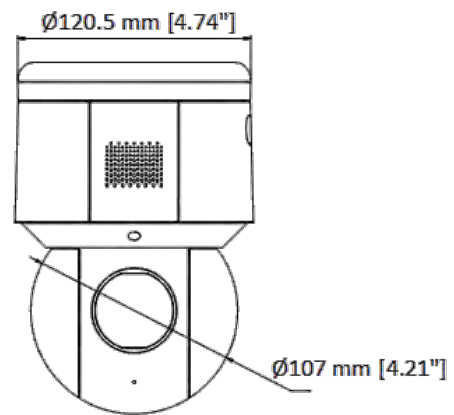

▪ Dimension