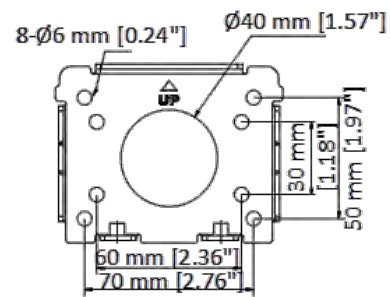

▪ Dimension