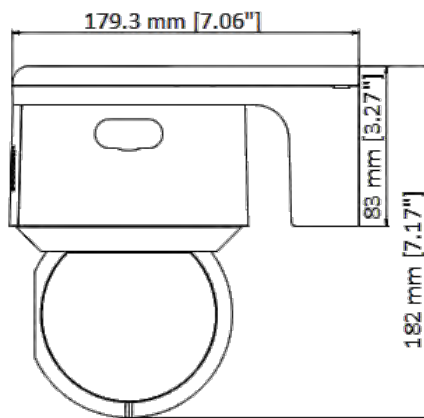

▪ Dimension