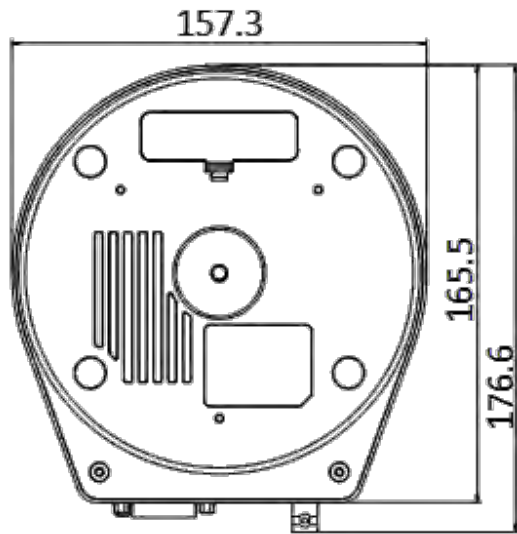

Unit: mm

▪ Accessory

▪ Optional

DS-1691ZJ	DS-1691ZJ-L	DS-1695ZJ	DS-1691ZJ-M