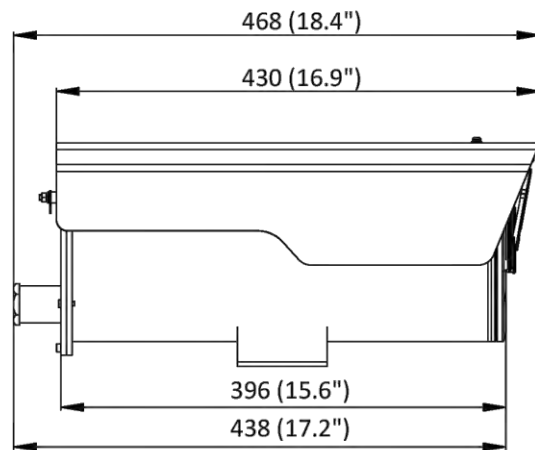

▪ Typical Application

Hikvision products are classified into three levels according to their anti-corrosion performance. Refer to the following description to choose for your using environment.

This model has TOP-LEVEL SPECIFIC PROTECTION.

Level	Description
Top-level protection	Hikvision products at this level are equipped for use in areas where professional anti-corrosion protection is a must. Typical application scenarios include coastlines, docks, chemical plants, and more.
Moderate protection	Hikvision products at this level are equipped for use in areas with moderate anti-corrosion demands. Typical application scenarios include coastal areas about 2 kilometers (1.24 miles) away from coastlines, as well as areas affected by acid rain.
No specific protection	Hikvision products at this level are equipped for use in areas where no specific anti-corrosion protection is needed.

▪ Dimension

Unit: mm (inch)