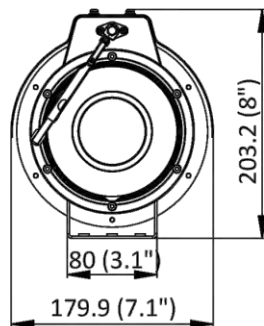

Dimension	179.9 mm × 203.2 mm × 468 mm (7.1" × 8" × 18.4")
Package Dimension	606 mm × 270 mm × 335 mm (23.9" × 10.6" × 13.2")
Weight	Approx. 9.01 kg (19.86 lb.)
With Package Weight	Approx. 10.96 kg (24.16 lb.)
Storage Conditions	-30 °C to +60 °C (-22 °F to +140 °F). Humidity 95% or less (non-condensing)
Startup and Operating Conditions	-40 °C to +60 °C (-40 °F to +140 °F). Humidity 95% or less (non-condensing)
Language	33 languages: English, Russian, Estonian, Bulgarian, Hungarian, Greek, German, Italian, Czech, Slovak, French, Polish, Dutch, Portuguese, Spanish, Romanian, Danish, Swedish, Norwegian, Finnish, Croatian, Slovenian, Serbian, Turkish, Korean, Traditional Chinese, Thai, Vietnamese, Japanese, Latvian, Lithuanian, Portuguese (Brazil), Ukrainian
Heater	Yes
Wiper	Yes
General Function	Anti-flicker, heartbeat, mirror, privacy mask, flash log, password reset via email, pixel counter
Approval	
EMC	FCC (47 CFR Part 15, Subpart B); CE-EMC (EN 55032: 2015, EN 61000-3-2: 2019, EN 61000-3-3: 2013+A1: 2019, EN 50130-4: 2011+A1: 2014); RCM (AS/NZS CISPR 32: 2015); IC (ICES-003: Issue 7); KC (KN32: 2015, KN35: 2015)
Safety	UL (UL 62368-1); CB (IEC 62368-1: 2014+A11); CE-LVD (EN 62368-1: 2014/A11: 2017); BIS (IS 13252 (Part 1): 2010/IEC 60950-1: 2005)
Environment	CE-RoHS (2011/65/EU); WEEE (2012/19/EU); Reach (Regulation (EC) No 1907/2006)
Protection	IP67 (IEC 60529-2013)
Anti-Corrosion Protection	NEMA 4X (NEMA 250-2018) C5-M: 720H neutral salt spray, 480H water condensation; Exterior environments: industrial areas with high humidity and aggressive atmosphere and coastal areas with high salinity; Interior environments: buildings or areas with almost permanent condensation and with high pollution.

▪ Dimension

Unit: mm (inch)

- Accessory
- Optional

DS-1701ZJ-AC1(OS) Wall Mount	DS-1284ZJ-M-AC3(OS) Junction Box
	

Distributed by

**HIKVISION****Headquarters**

No.555 Qianmo Road, Binjiang District,
Hangzhou 310051, China
T +86-571-8807-5998
overseasbusiness@hikvision.com