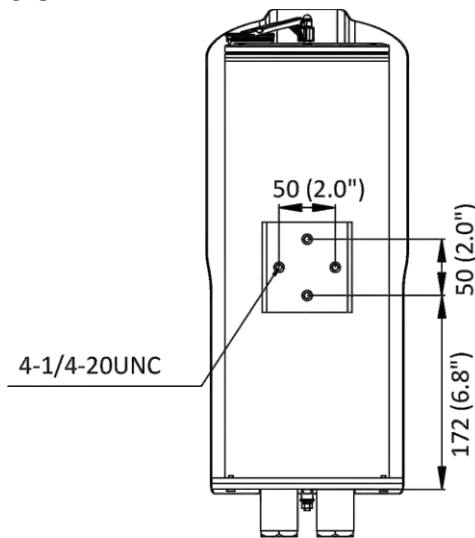

Dimension	179.9 mm × 203.2 mm × 468 mm (7.1" × 8" × 18.4")
Package Dimension	606 mm × 270 mm × 335 mm (23.9" × 10.6" × 13.2")
Weight	Approx. 9.01 kg (19.86 lb.)
With Package Weight	Approx. 10.96 kg (24.16 lb.)
Storage Conditions	-30 °C to +60 °C (-22 °F to +140 °F). Humidity 95% or less (non-condensing)
Startup and Operating Conditions	-40 °C to +60 °C (-40 °F to +140 °F). Humidity 95% or less (non-condensing)
Language	33 languages: English, Russian, Estonian, Bulgarian, Hungarian, Greek, German, Italian, Czech, Slovak, French, Polish, Dutch, Portuguese, Spanish, Romanian, Danish, Swedish, Norwegian, Finnish, Croatian, Slovenian, Serbian, Turkish, Korean, Traditional Chinese, Thai, Vietnamese, Japanese, Latvian, Lithuanian, Portuguese (Brazil), Ukrainian
Heater	Yes
Wiper	Yes
General Function	Anti-flicker, heartbeat, mirror, privacy mask, flash log, password reset via email, pixel counter
Approval	
EMC	FCC (47 CFR Part 15, Subpart B); CE-EMC (EN 55032: 2015, EN 61000-3-2: 2019, EN 61000-3-3: 2013+A1: 2019, EN 50130-4: 2011+A1: 2014); RCM (AS/NZS CISPR 32: 2015); IC (ICES-003: Issue 7); KC (KN32: 2015, KN35: 2015)
Safety	UL (UL 62368-1); CB (IEC 62368-1: 2014+A11); CE-LVD (EN 62368-1: 2014/A11: 2017); BIS (IS 13252 (Part 1): 2010/IEC 60950-1: 2005)
Environment	CE-RoHS (2011/65/EU); WEEE (2012/19/EU); Reach (Regulation (EC) No 1907/2006)
Protection	IP67 (IEC 60529-2013)
Anti-Corrosion Protection	NEMA 4X (NEMA 250-2018) C5-M: 720H neutral salt spray, 480H water condensation; Exterior environments: industrial areas with high humidity and aggressive atmosphere and coastal areas with high salinity; Interior environments: buildings or areas with almost permanent condensation and with high pollution.

▪ Dimension

Unit: mm (inch)

- Accessory
- Optional

DS-1701ZJ-AC1(OS) Wall Mount	DS-1284ZJ-M-AC3(OS) Junction Box
	

Distributed by

**HIKVISION****Headquarters**

No.555 Qianmo Road, Binjiang District,
Hangzhou 310051, China
T +86-571-8807-5998
overseasbusiness@hikvision.com