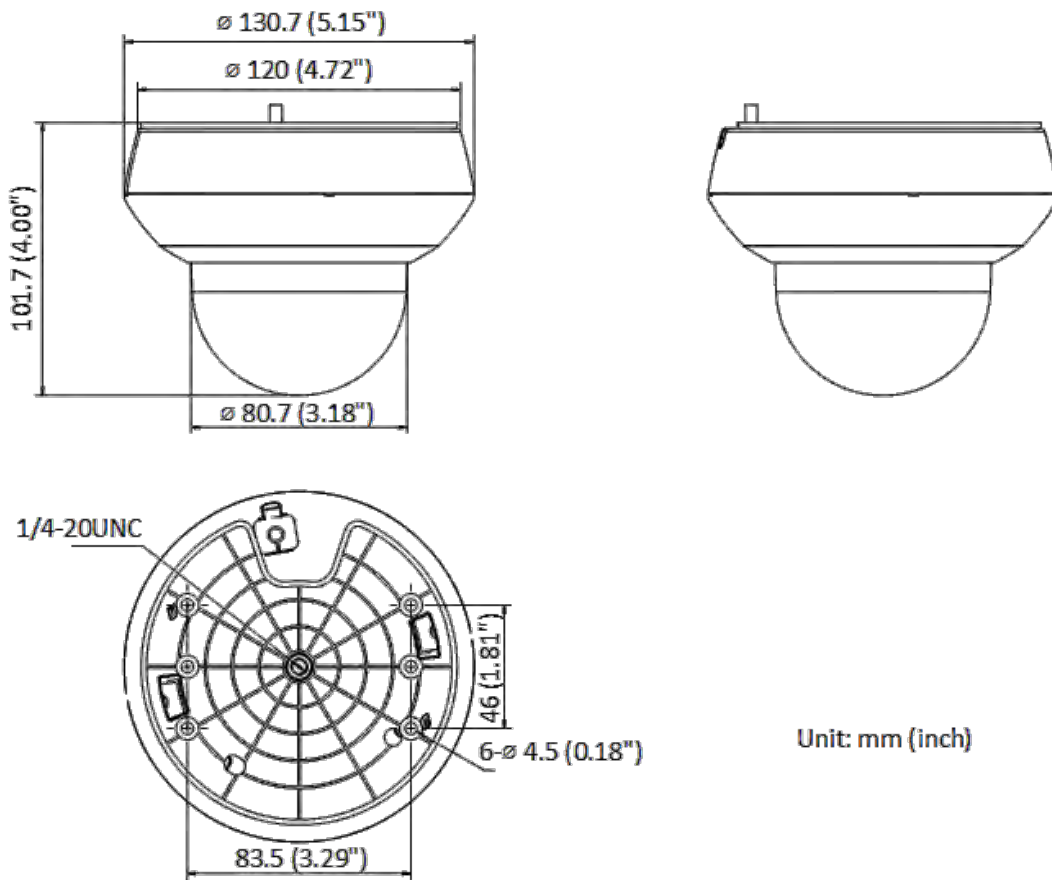

▪ **Dimension**

Unit: mm (inch)

▪ **Accessory**

Optional

LAS60-57CN-RJ45
Hi-PoE Midspan