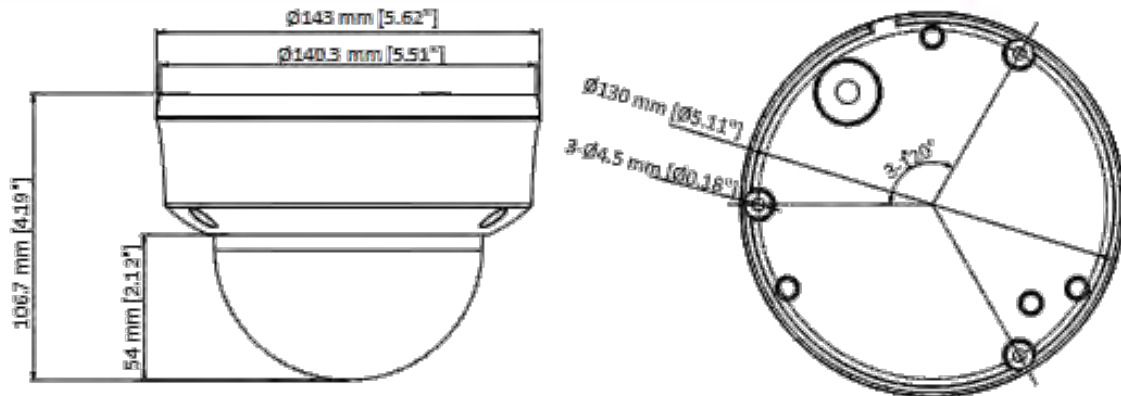

DS-2CE5AD0T-VPIT3F(C) 2 MP Vandal-proof Varifocal Dome Camera

- High quality imaging with 2 MP, 1920 × 1080 resolution
- 2.7 mm to 13.5 mm varifocal lens
- Up to 40 m IR distance for bright night imaging
- One port for four switchable signals (TVI/AHD/CVI/CVBS)
- Water and dust resistant (IP67) and vandal resistant (IK10)

▪ Specification

Camera	
Image Sensor	2 MP CMOS
Signal System	PAL/NTSC
Resolution	1920 (H) × 1080 (V)
Frame Rate	TVI: 1920 × 1080 @ 30 fps, 1920 × 1080 @ 25 fps AHD: 1920 × 1080 @ 30 fps, 1080P @ 25 fps CVI: 1920 × 1080 @ 30 fps, 1080P @ 25 fps CVBS: PAL/NTSC
Min. Illumination	0.01 Lux @ (F1.6, AGC ON), 0 Lux with IR
Shutter Time	PAL: 1/25 s to 1/50,000 s; NTSC: 1/30 s to 1/50,000 s
Lens	2.7 mm to 13.5 mm varifocal lens
Field of View	Horizontal FOV: 100° to 30°, vertical FOV: 52° to 17°, diagonal FOV: 116° to 34.5°
Lens Mount	Φ14
Day & Night	ICR
WDR (Wide Dynamic Range)	Digital WDR
Angle Adjustment	Pan: 0° to 355°, Tilt: 0° to 75°, Rotation: 0° to 355°
Image	
Day/Night Mode	Auto/Color/BW (Black and White)
Image Mode	STD/HIGH-SAT
AGC	Yes
White Balance	Auto/Manual
AE (Auto Exposure) Mode	DWDR, BLC, HLC, Global
Noise Reduction	2D DNR
Language	English
Function	Brightness, Smart IR, Sharpness
Interface	
Video Output	Switchable TVI/AHD/CVI/CVBS
General	
IR Range	Up to 40 m
Operating Conditions	-40°C to 60°C (-40°F to 140°F), Humidity: 90% or less (non-condensing)
Power Supply	12 VDC ± 25%
Consumption	Max. 5 W
Protection Level	IP67, IK10
Material	Main Body: Metal, Cover: Plastic
Communication	HIKVISION-C
Dimension	Ø 143 mm × 106.7 mm (Ø 5.62" × 4.19")
Weight	Approx. 630 g (1.39 lb.)

▪ Available Model

DS-2CE5AD0T-VPIT3F(2.7-13.5mm)(C)

▪ Dimension

▪ **Accessory**

▪ **Optional**

DS-1273ZJ-140-DM 45 Wall mount	DS-1271ZJ-140-DM 45 Pendant Mount	DS-1275ZJ-SUS Vertical pole mount	DS-1276ZJ-SUS Corner mount	DS-1280ZJ-DM45 Junction box
				
DS-1281ZJ-DM45 Inclined ceiling mount				
				